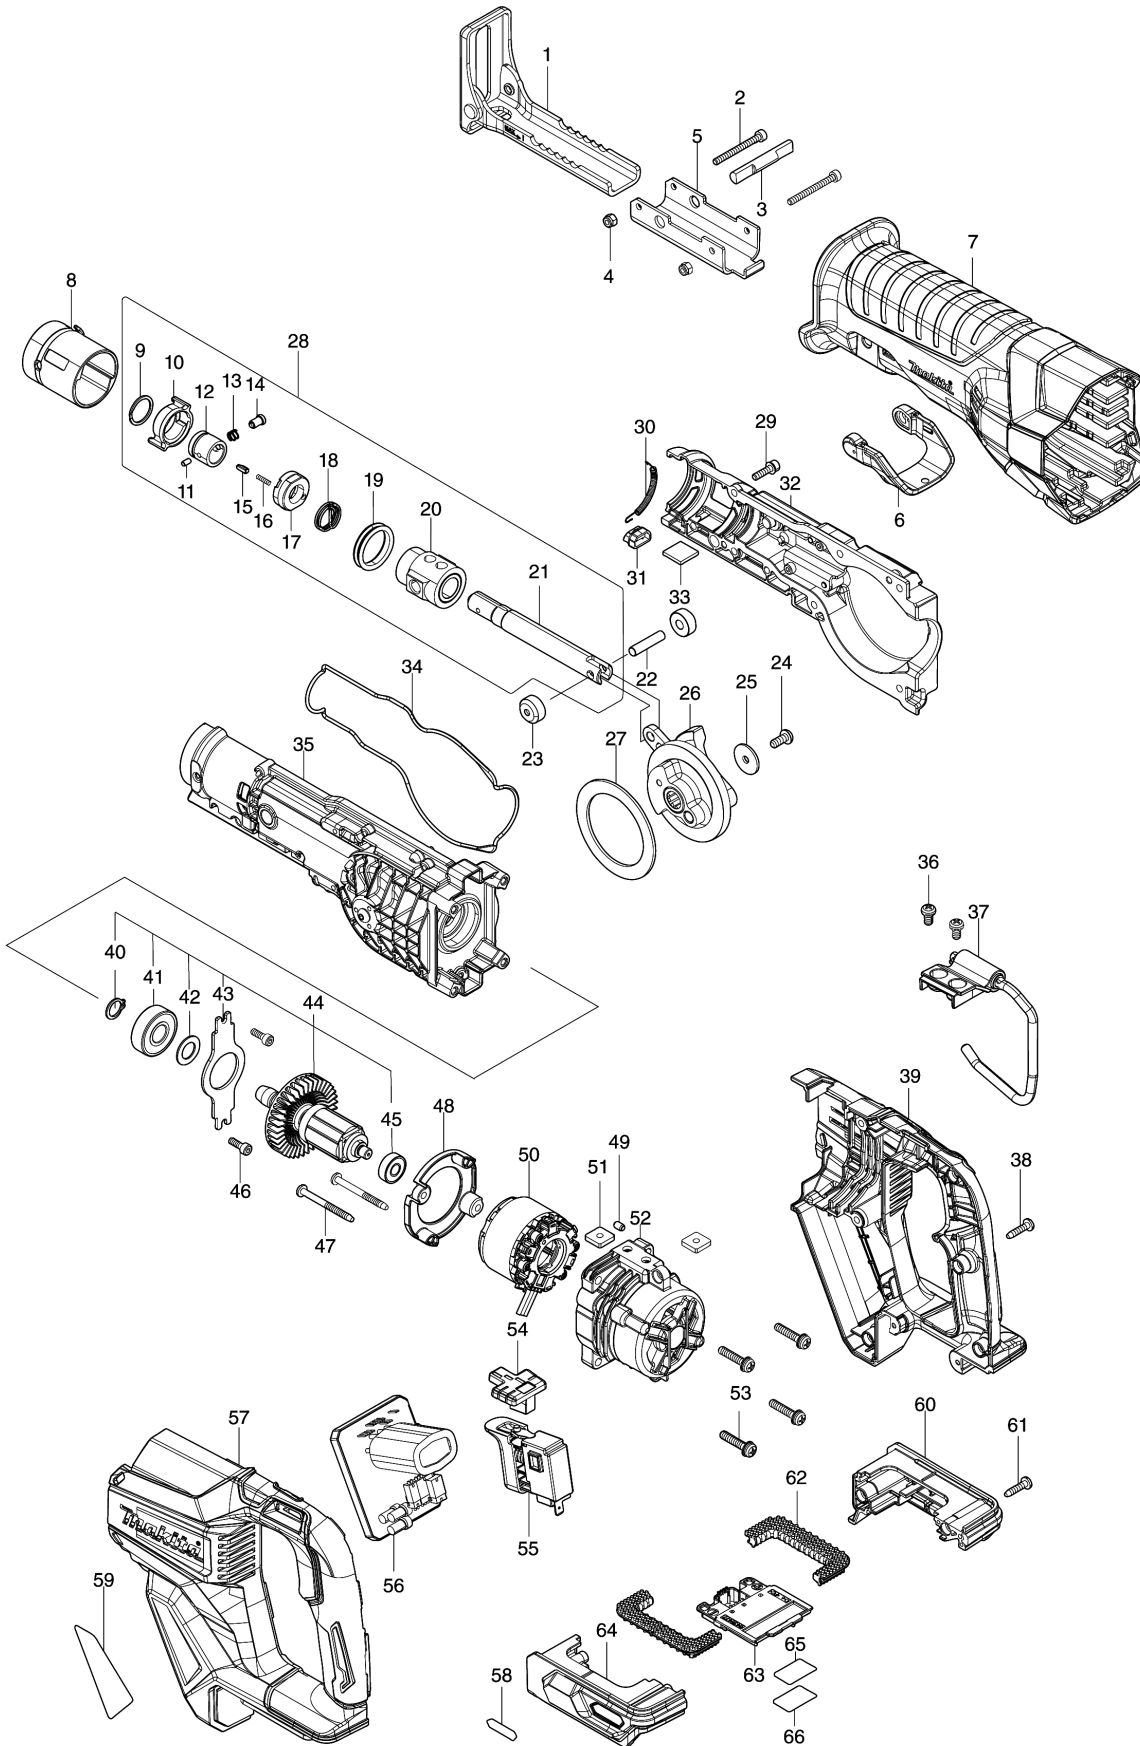

Model No. JR001G CORDLESS RECIPRO SAW

Model No.JR001G CORDLESS RECIPRO SAW

Position	Artikel-Nr.	Beschreibung	I/C	Stk.	New/Old	Opt. 1	Opt. 2	Hinweis
001	162739-4	SHOE		1				
002	265A78-8	HEX SOCKET HEAD BOLT M4X40		2				
003	326599-0	LOCK PIN		1				
004	252126-6	HEX. LOCK NUT M4-7		2				
005	347637-5	SHOE GUIDE PLATE		1				
006	459924-1	LOCK LEVER		1				
007	422542-8	INSULATION COVER		1				
008	459923-3	RELEASE DRUM		1				
009	257430-8	RETAINING RING(EXT)18		1				
010	310848-5	DRIVING SLEEVE		1				
011	268094-3	PIN 3		1				
012	327043-0	GUIDE SLEEVE		1	*			
012-1	327650-9	GUIDE SLEEVE	S	1				
013	234381-2	COMPRESSION SPRING 6		1				
014	256569-4	SHOULDER PIN 5		1				
015	310912-2	PUSH PIN		1				
016	232472-3	COMPRESSION SPRING 2		1				
017	458968-8	CONNECTING SLEEVE		1				
018	233594-2	TORSION SPRING 17		1				
019	422309-4	RUBBER RING 25		1				
020	140P52-6	SLIDER GUIDE COMPLETE		1				
C10	213174-0	X RING 14		1				
021	327154-1	SLIDER		1	*			
021-1	327652-5	SLDIER	S	1				
022	256945-2	PIN 6		1				
023	310991-0	ROLLER		2				
024	265374-8	H.S. BUTTON HEAD SCREW M5X12		1				
025	253462-3	FLAT WASHER 5		1				
026	140P53-4	GEAR COMPLETE		1				
027	253463-1	FLAT WASHER 51		1				
028	136224-3	SLIDER ASS'Y		1				
D10		INC. 9-21						
029	922128-3	HEX. SOCKET HEAD BOLT M4X16		6				
030	232583-4	TENSION SPRING 3		1				
031	620C32-5	LED CIRCUIT		1				
032	140P51-8	GEAR HOUSING R COMPLETE		1				
033	424858-7	FELT 16X16		1				
034	422541-0	SEAL RING		1				
035	140P50-0	GEAR HOUSING L COMPLETE		1				
036	911206-4	PAN HEAD SCREW M5X10		2				
037	127468-6	HOOK ASSEMBLY		1				

Please order the parts with part number.

Print Date 12/3/2020