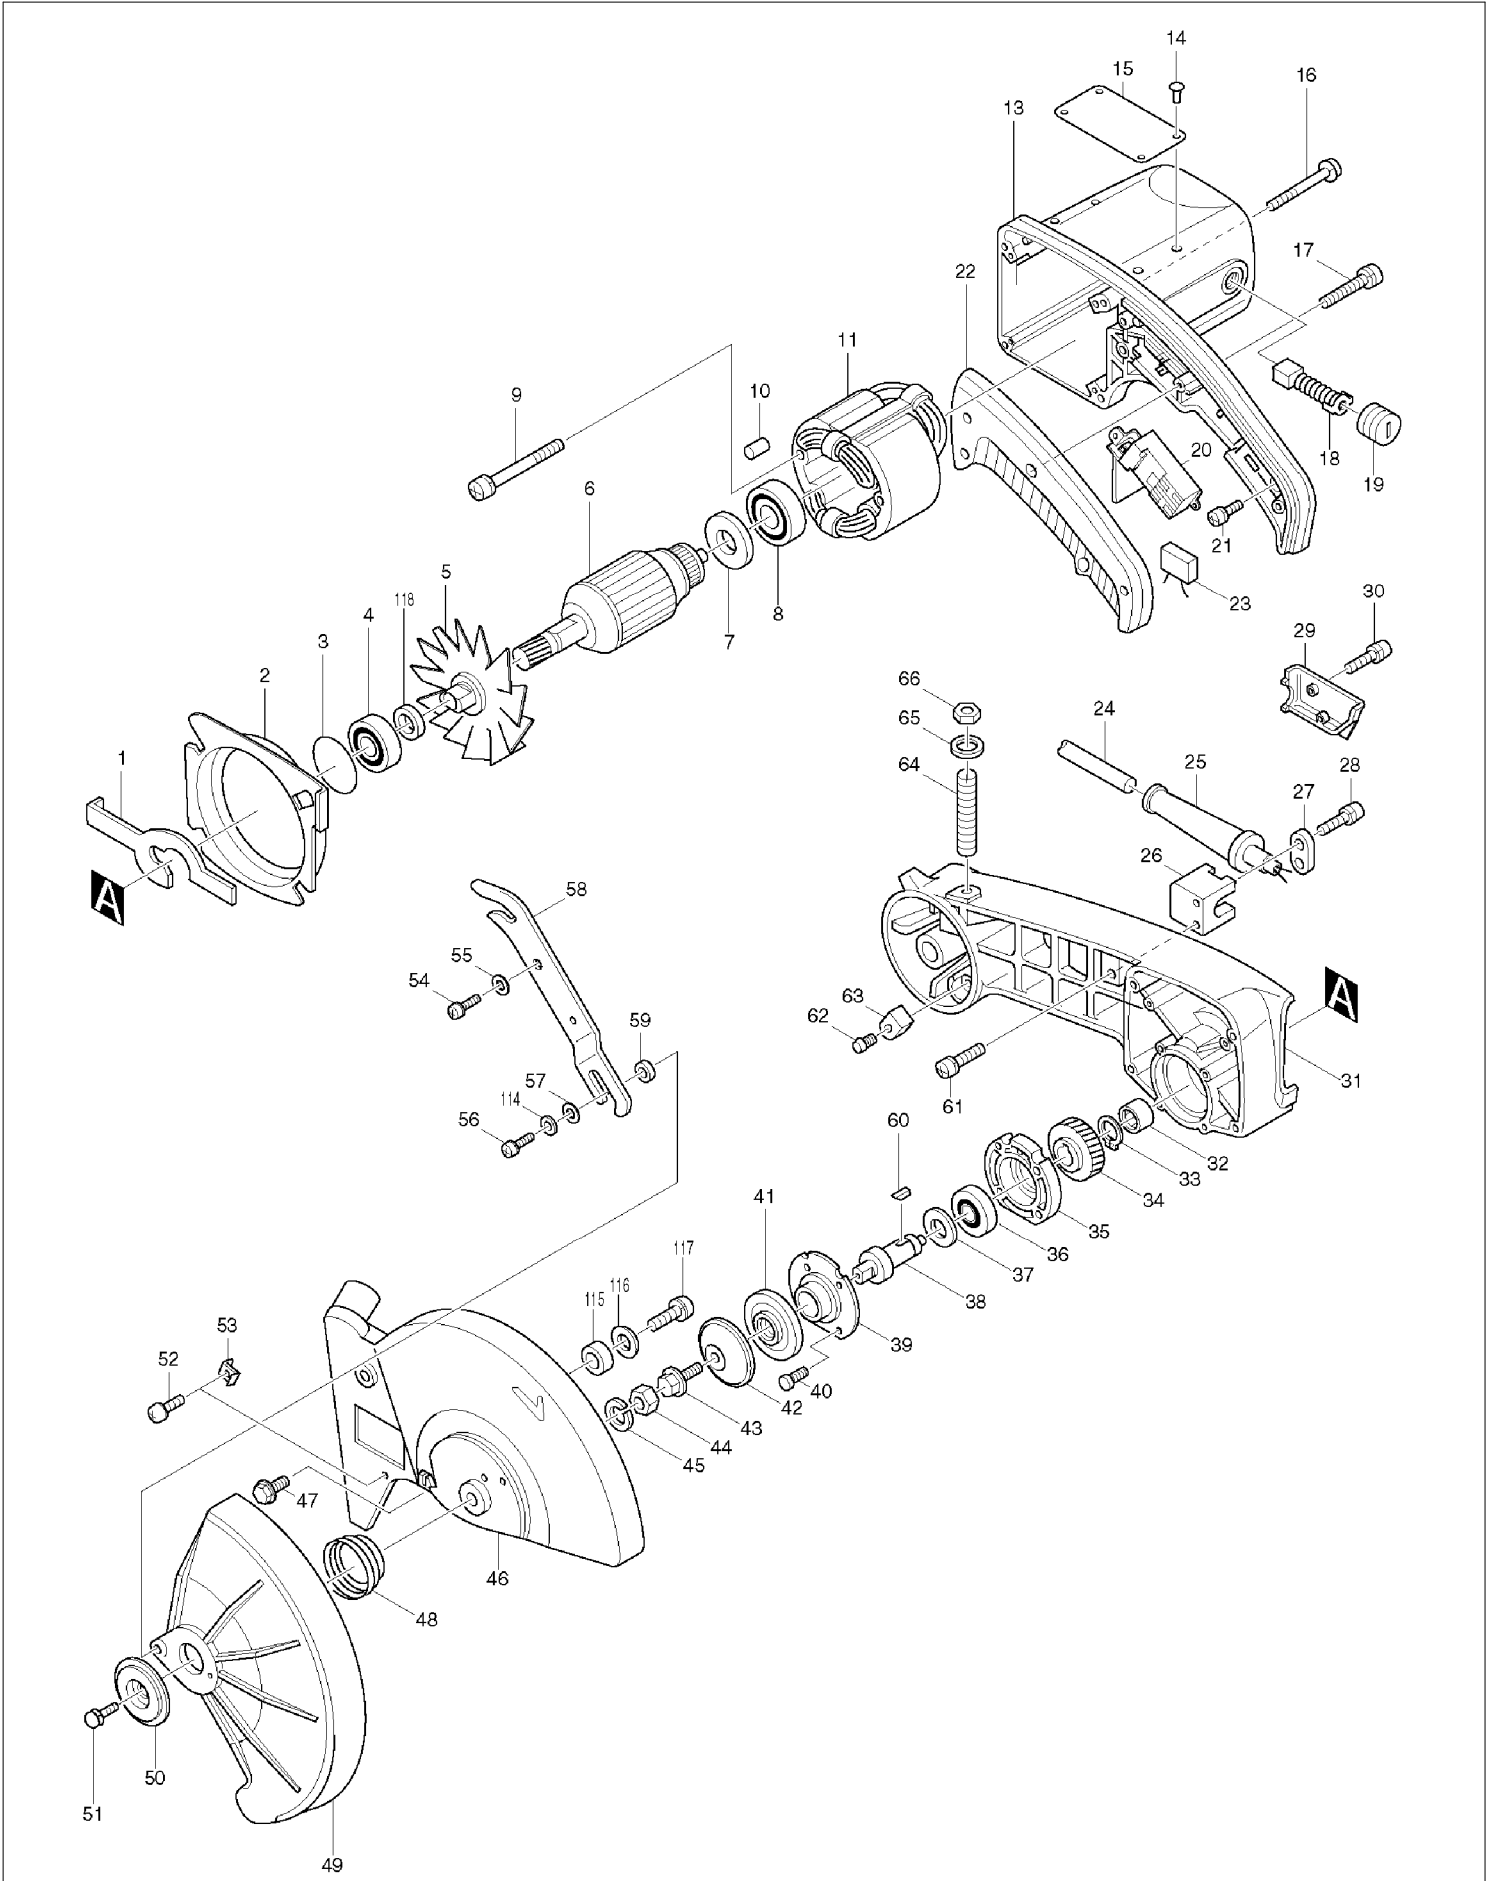

SERVICE DRAWING

MODEL NO. LS1440