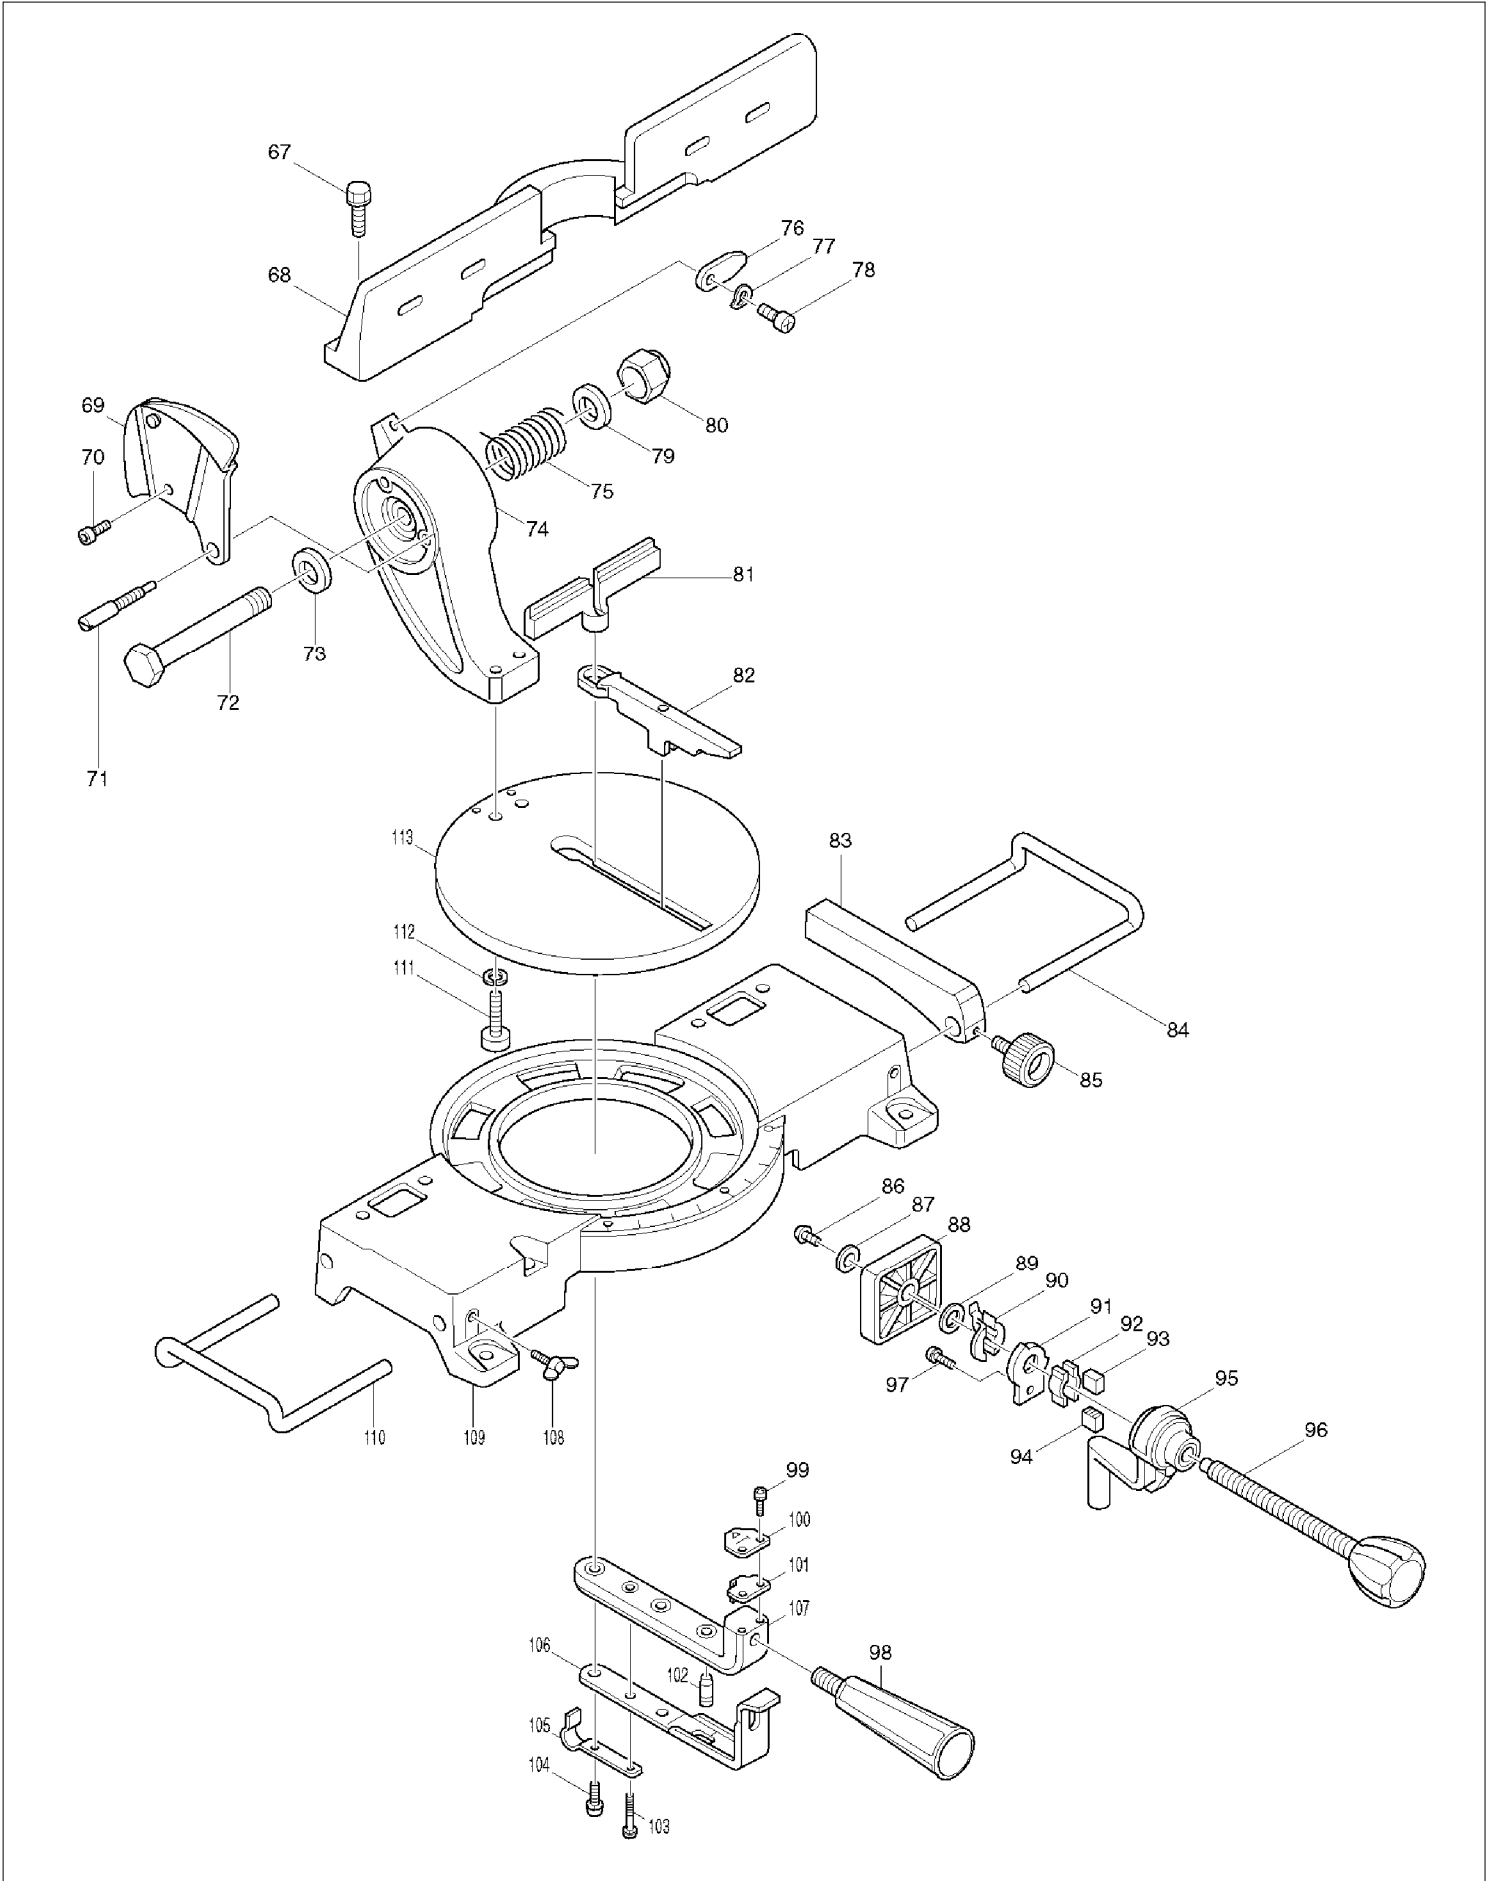

SERVICE DRAWING

MODEL NO. LS1440

SPARE PARTS LIST

MODEL NO. LS1440

ITEM	PART NO.	DESCRIPTION	QTY	NOTE
001	163100-8	SHAFT LOCK	1	
002	411466-3	BAFFLE PLATE	1	
003	213459-4	O RING 32	1	
004	211201-7	BALL BEARING 6002LLB	1	
005	241514-2	FAN 92	1	
006	514986-7	ARMATURE ASS'Y 115V INC. 5,7,8	1	115V
007	681623-9	INSULATION WASHER	1	
008	211068-3	BALL BEARING 6200LB	1	
009	911290-9	PAN HEAD SCREW M5X65	2	
010	263013-4	RUBBER PIN 4	1	
011	526006-5	FIELD ASS'Y 115V	1	115V
013	152943-3	MOTOR HOUSING COMPLETE INC. 10	1	
014	953106-2	RIVET 0-5	4	
015	856017-9	NAME PLATE LS1440	1	
016	251335-4	+ PAN HEAD SCREW M5X80	4	
017	911158-9	PAN HEAD SCREW M4X30	4	
018	181047-4	CARBON BRUSH CB-154	1	
019	643650-4	BRUSH HOLDER CAP 6.5-13.5	2	
020	651153-4	SWITCH SGE220RD-1	1	
021	911101-8	PAN HEAD SCREW M4X6	1	
022	410860-6	HANDLE COVER	1	
024	664265-4	POWER SUPPLY CORD AWG#16-2-2.5	1	
025	682505-8	CORD GUARD 10-90	1	
026	154377-6	CLAMP BASE COMPLETE	1	
027	687031-2	STRAIN RELIEF	1	
028	911133-5	PAN HEAD SCREW M4X18	2	
029	411467-1	CLAMP COVER	1	
030	911128-8	PAN HEAD SCREW M4X16	2	
031	150861-9	GEAR HOUSING COMPLETE	1	
032	212113-7	NEEDLE BEARING 1212	1	
033	961060-6	RETAINING RING S-20	1	
034	226411-3	HELICAL GEAR 41	1	
035	315055-5	BEARING BOX	1	
036	211306-3	BALL BEARING 6204LLB	1	
037	253327-9	THIN WASHER 20	1	
038	321730-3	SPINDLE	1	
039	285649-9	BEARING RETAINER 72	1	
040	912231-8	COUNTERSUNK HEAD SCREW M5X20	4	
041	224264-4	INNER FLANGE 65	1	
042	224310-3	OUTER FLANGE 65	1	
043	251637-8	HEX. BOLT M8X20	1	
044	931302-2	HEX. NUT M6	1	
045	942151-2	SPRING WASHER 6	1	
046	151281-0	BLADE CASE	1	
047	265324-3	HEX. FLANGE HEAD BOLT M8X12	1	
048	231939-8	SPRING 30	1	
049	414084-6	SAFETY COVER	1	
050	343358-7	CENTER PLATE	1	
051	923311-5	CAP SQUARE NECK BOLT M6X12	1	
052	911206-4	PAN HEAD SCREW M5X10	2	
053	343492-3	BLADE STOPPER	2	
054	251333-8	+ PAN HEAD SCREW M8	1	
055	253878-2	FLAT WASHER 10	1	
056	251339-6	+ PAN HD. SCREW M8	1	
057	257146-5	RING 10	1	
058	343792-1	GUIDE ARM	1	
059	253731-2	FLAT WASHER 8	1	
060	254203-0	KEY 4	1	
061	911121-2	PAN HEAD SCREW M4X14	2