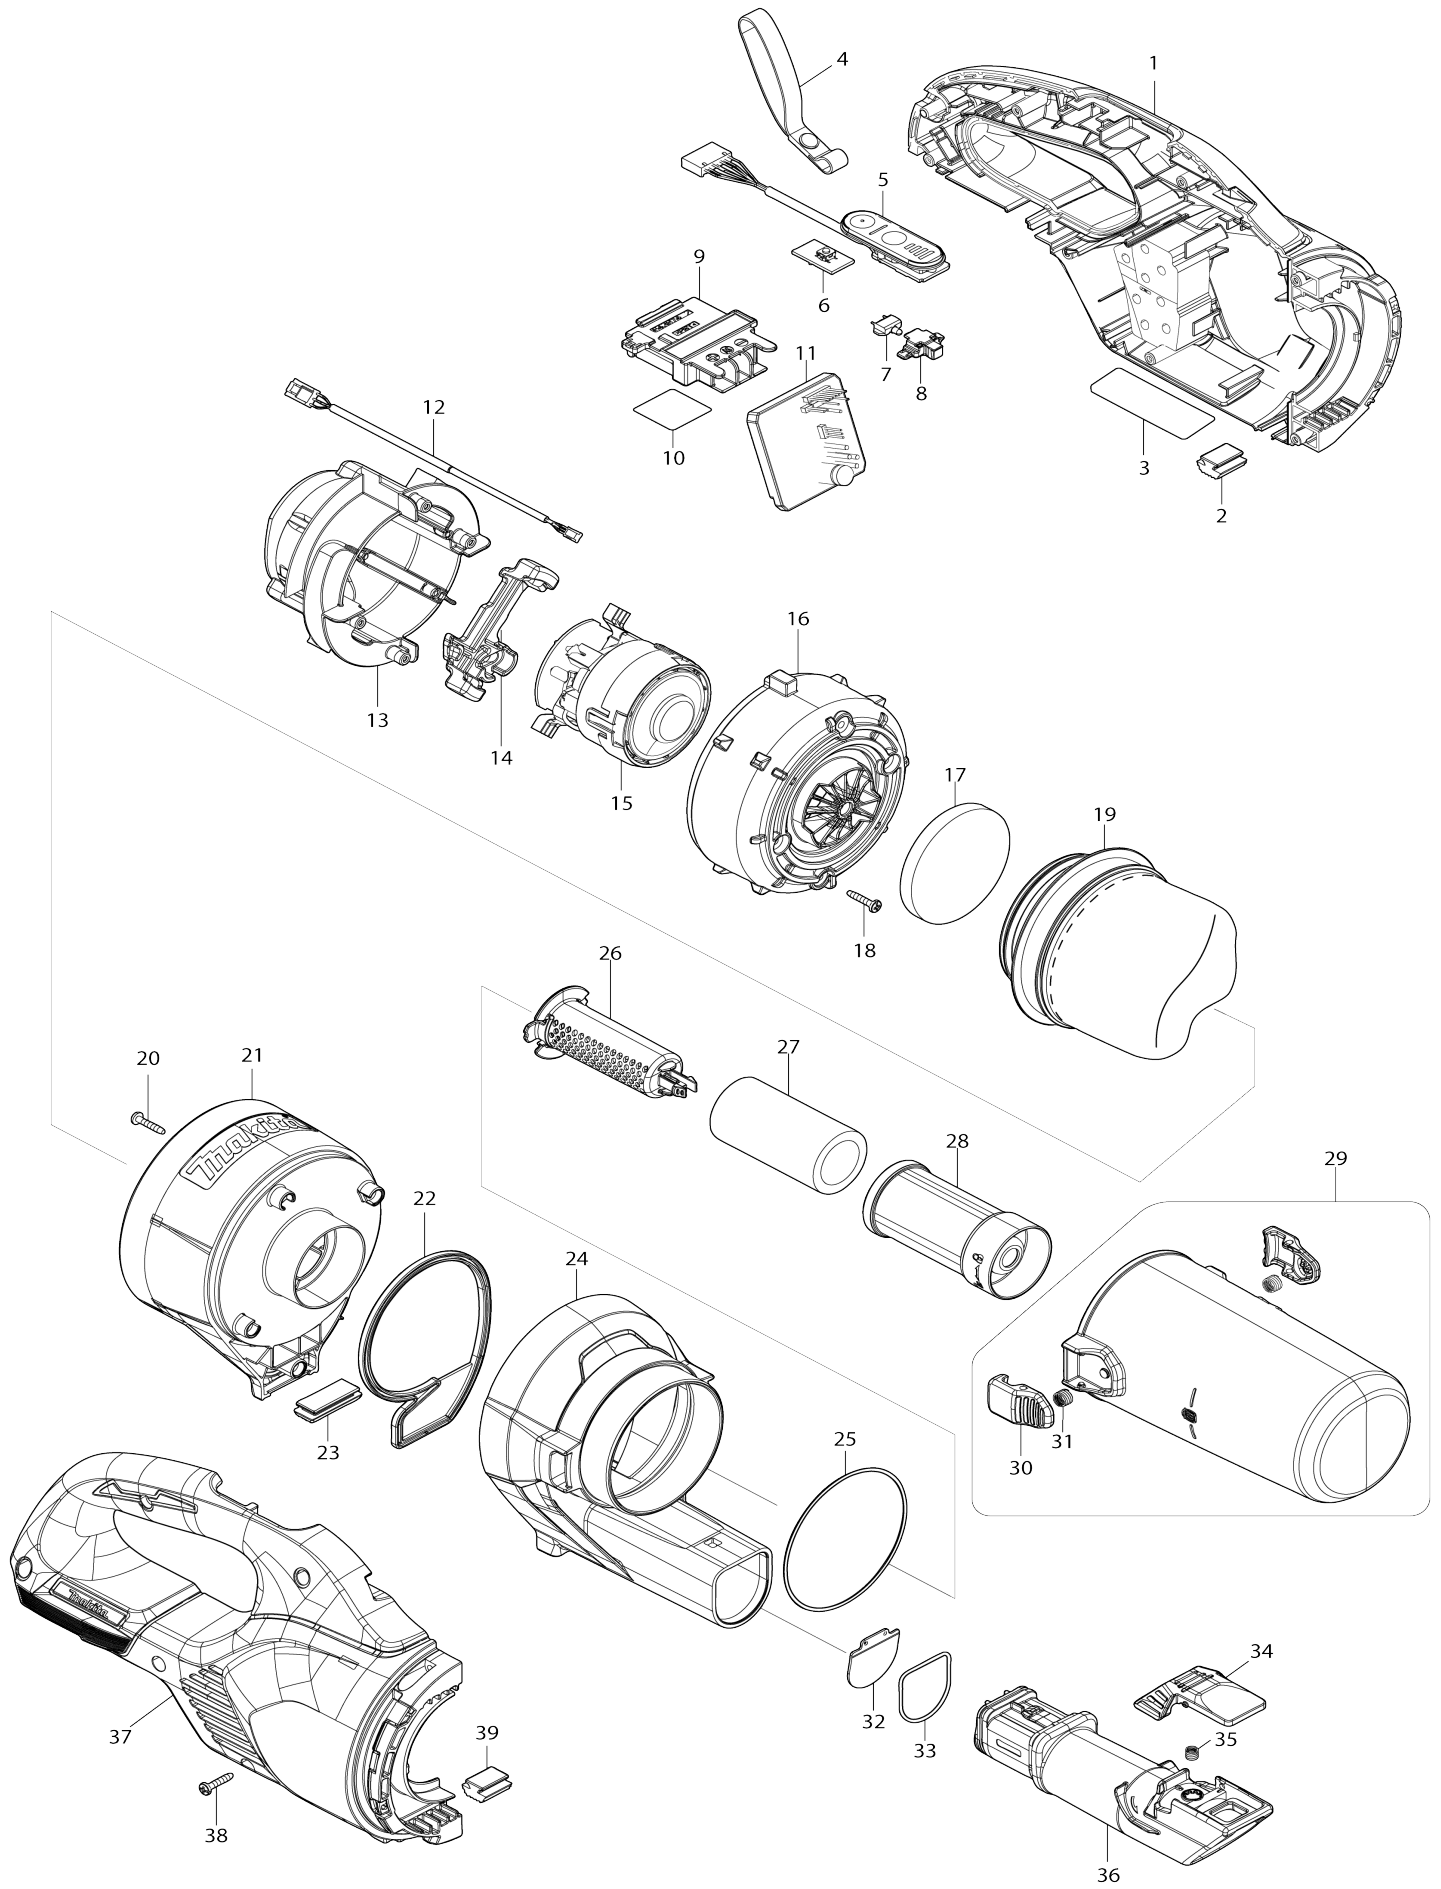

Model No.DCL286F CORDLESS CLEANER

037	183Y66-6	HOUSING SET		1		obal stroje DCL284F DCL286F
C10	263005-3	vymezovací čep 6		2		
C20	422974-9	SPONGE SHEET		2		
037		INC. 1,2,39				
038	266429-2	TAPPING SCREW 3X16		7		
039	422460-0	RUBBER PLATE		1		gumov
A01	127827-4	NOZZLE ASSEMBLY		1		
C10	268208-4	PIN 3		4		
C20	451410-8	ROLLER		4		
C30	422963-4	WIPER		1		
A02	413859-0	SASH NOZZLE		1		
A03	459355-4	NOZZLE HOLDER		1		
A04	459356-2	PIPE		1		
A05	***DC18RC	DC18RC FAST CHARGER		1		
A05		COMPO-PARTS				
A06	197600-6	BATTERY BL1830B SET		1		
A07	450128-8	kryt baterie		1		
F04	191D76-3	STRAIGHT PIPE SET 340		1		
F05	191D77-1	STRAIGHT PIPE SET 340		1		
F06	191D78-9	STRAIGHT PIPE SET 340		1		
F08	191D80-2	STRAIGHT PIPE SET 320		1		
F10	191E30-3	FLEXIBLE HOSE SET(LOCK)		1		
F11	191X06-4	NOZZLE ASSEMBLY SET		1		
F12	1910C7-9	HIGH PERFORMANCE FILTER SET		1		
F13	1910C9-5	FILTER H SET		1		
F14	1910D3-4	CYCLONE UNIT SET		1		
F15	1910D4-2	CYCLONE UNIT SET		1		
F16	1910D5-0	CYCLONE UNIT SET		1		
F18	1911L1-0	CLEANER STAND SET		1		
F19	198538-8	SHELF BRUSH SET28 BLU		1		
F20	198540-1	SHELF BRUSH SET28 BLK EU		1		
F21	198545-1	FLEXIBLE HOSE SET28(BLU)		1		
F22	198547-7	FLEXIBLE HOSE SET28(BLK)EU		1		
F23	198553-2	ROUND BRUSH SET 28 BLU		1		
F24	198555-8	ROUND BRUSH SET 28 BLK EU		1		
F25	198868-7	FLEXIBLE HOSE SET28(WHI)		1		
F26	198873-4	SHELF BRUSH SET28 WHI		1		
F27	198878-4	ROUND BRUSH SET 28 WHI		1		
F28	198919-6	LONG SASH NOZZLE SET 28 WHI		1		
F29	198990-0	LONG SASH NOZZLE SET 28 BLU		1		
F30	198992-6	LONG SASH NOZZLE SET 28 BLK		1		
F31	199038-1	SEAT NOZZLE SET 28 WHI		1		
F32	199039-9	SEAT NOZZLE SET 28 BLK		1		
F33	199041-2	SEAT NOZZLE SET 28 BLU		1		
F34	199439-3	CREVICE NOZZLE 415 SET		1		
F35	199901-8	TOOL BAG SET		1		