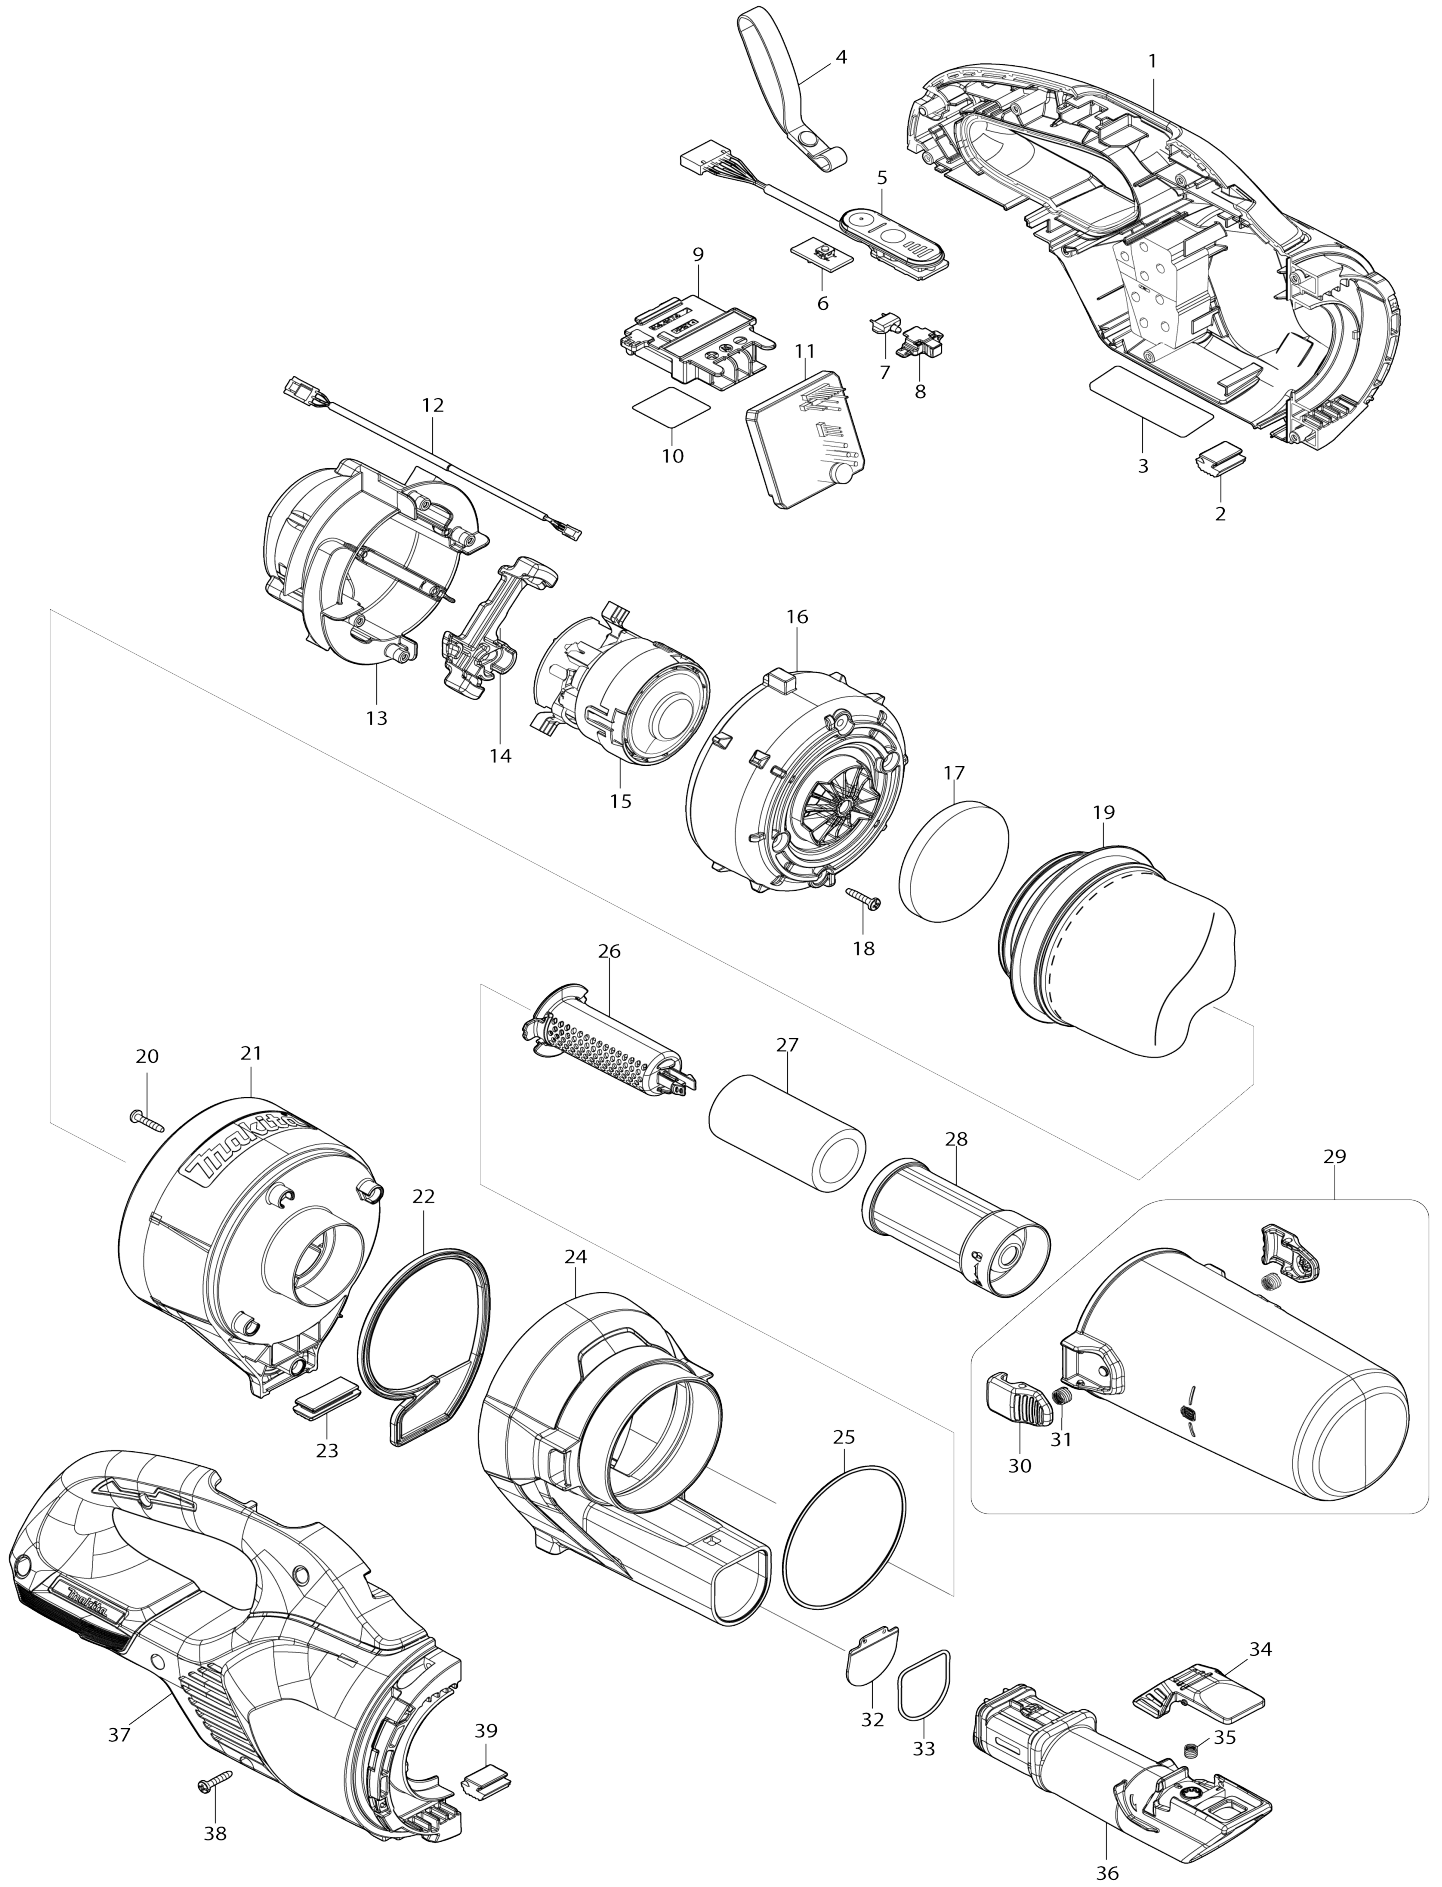

# Model No.DCL286F CORDLESS CLEANER

037	183Y66-6	HOUSING SET		1		obal stroje DCL284F DCL286F
C10	263005-3	vymezovací čep 6		2		
C20	422974-9	SPONGE SHEET		2		
037		INC. 1,2,39				
038	266429-2	TAPPING SCREW 3X16		7		
039	422460-0	RUBBER PLATE		1		gumov
A01	127827-4	NOZZLE ASSEMBLY		1		
C10	268208-4	PIN 3		4		
C20	451410-8	ROLLER		4		
C30	422963-4	WIPER		1		
A02	413859-0	SASH NOZZLE		1		
A03	459355-4	NOZZLE HOLDER		1		
A04	459356-2	PIPE		1		
F04	191D76-3	STRAIGHT PIPE SET 340		1		
F05	191D77-1	STRAIGHT PIPE SET 340		1		
F06	191D78-9	STRAIGHT PIPE SET 340		1		
F08	191D80-2	STRAIGHT PIPE SET 320		1		
F10	191E30-3	FLEXIBLE HOSE SET(LOCK)		1		
F11	191X06-4	NOZZLE ASSEMBLY SET		1		
F12	1910C7-9	HIGH PERFORMANCE FILTER SET		1		
F13	1910C9-5	FILTER H SET		1		
F14	1910D3-4	CYCLONE UNIT SET		1		
F15	1910D4-2	CYCLONE UNIT SET		1		
F16	1910D5-0	CYCLONE UNIT SET		1		
F18	1911L1-0	CLEANER STAND SET		1		
F19	198538-8	SHELF BRUSH SET28 BLU		1		
F20	198540-1	SHELF BRUSH SET28 BLK EU		1		
F21	198545-1	FLEXIBLE HOSE SET28(BLU)		1		
F22	198547-7	FLEXIBLE HOSE SET28(BLK)EU		1		
F23	198553-2	ROUND BRUSH SET 28 BLU		1		
F24	198555-8	ROUND BRUSH SET 28 BLK EU		1		
F25	198868-7	FLEXIBLE HOSE SET28(WHI)		1		
F26	198873-4	SHELF BRUSH SET28 WHI		1		
F27	198878-4	ROUND BRUSH SET 28 WHI		1		
F28	198919-6	LONG SASH NOZZLE SET 28 WHI		1		
F29	198990-0	LONG SASH NOZZLE SET 28 BLU		1		
F30	198992-6	LONG SASH NOZZLE SET 28 BLK		1		
F31	199038-1	SEAT NOZZLE SET 28 WHI		1		
F32	199039-9	SEAT NOZZLE SET 28 BLK		1		
F33	199041-2	SEAT NOZZLE SET 28 BLU		1		
F34	199439-3	CREVICE NOZZLE 415 SET		1		
F35	199901-8	TOOL BAG SET		1		