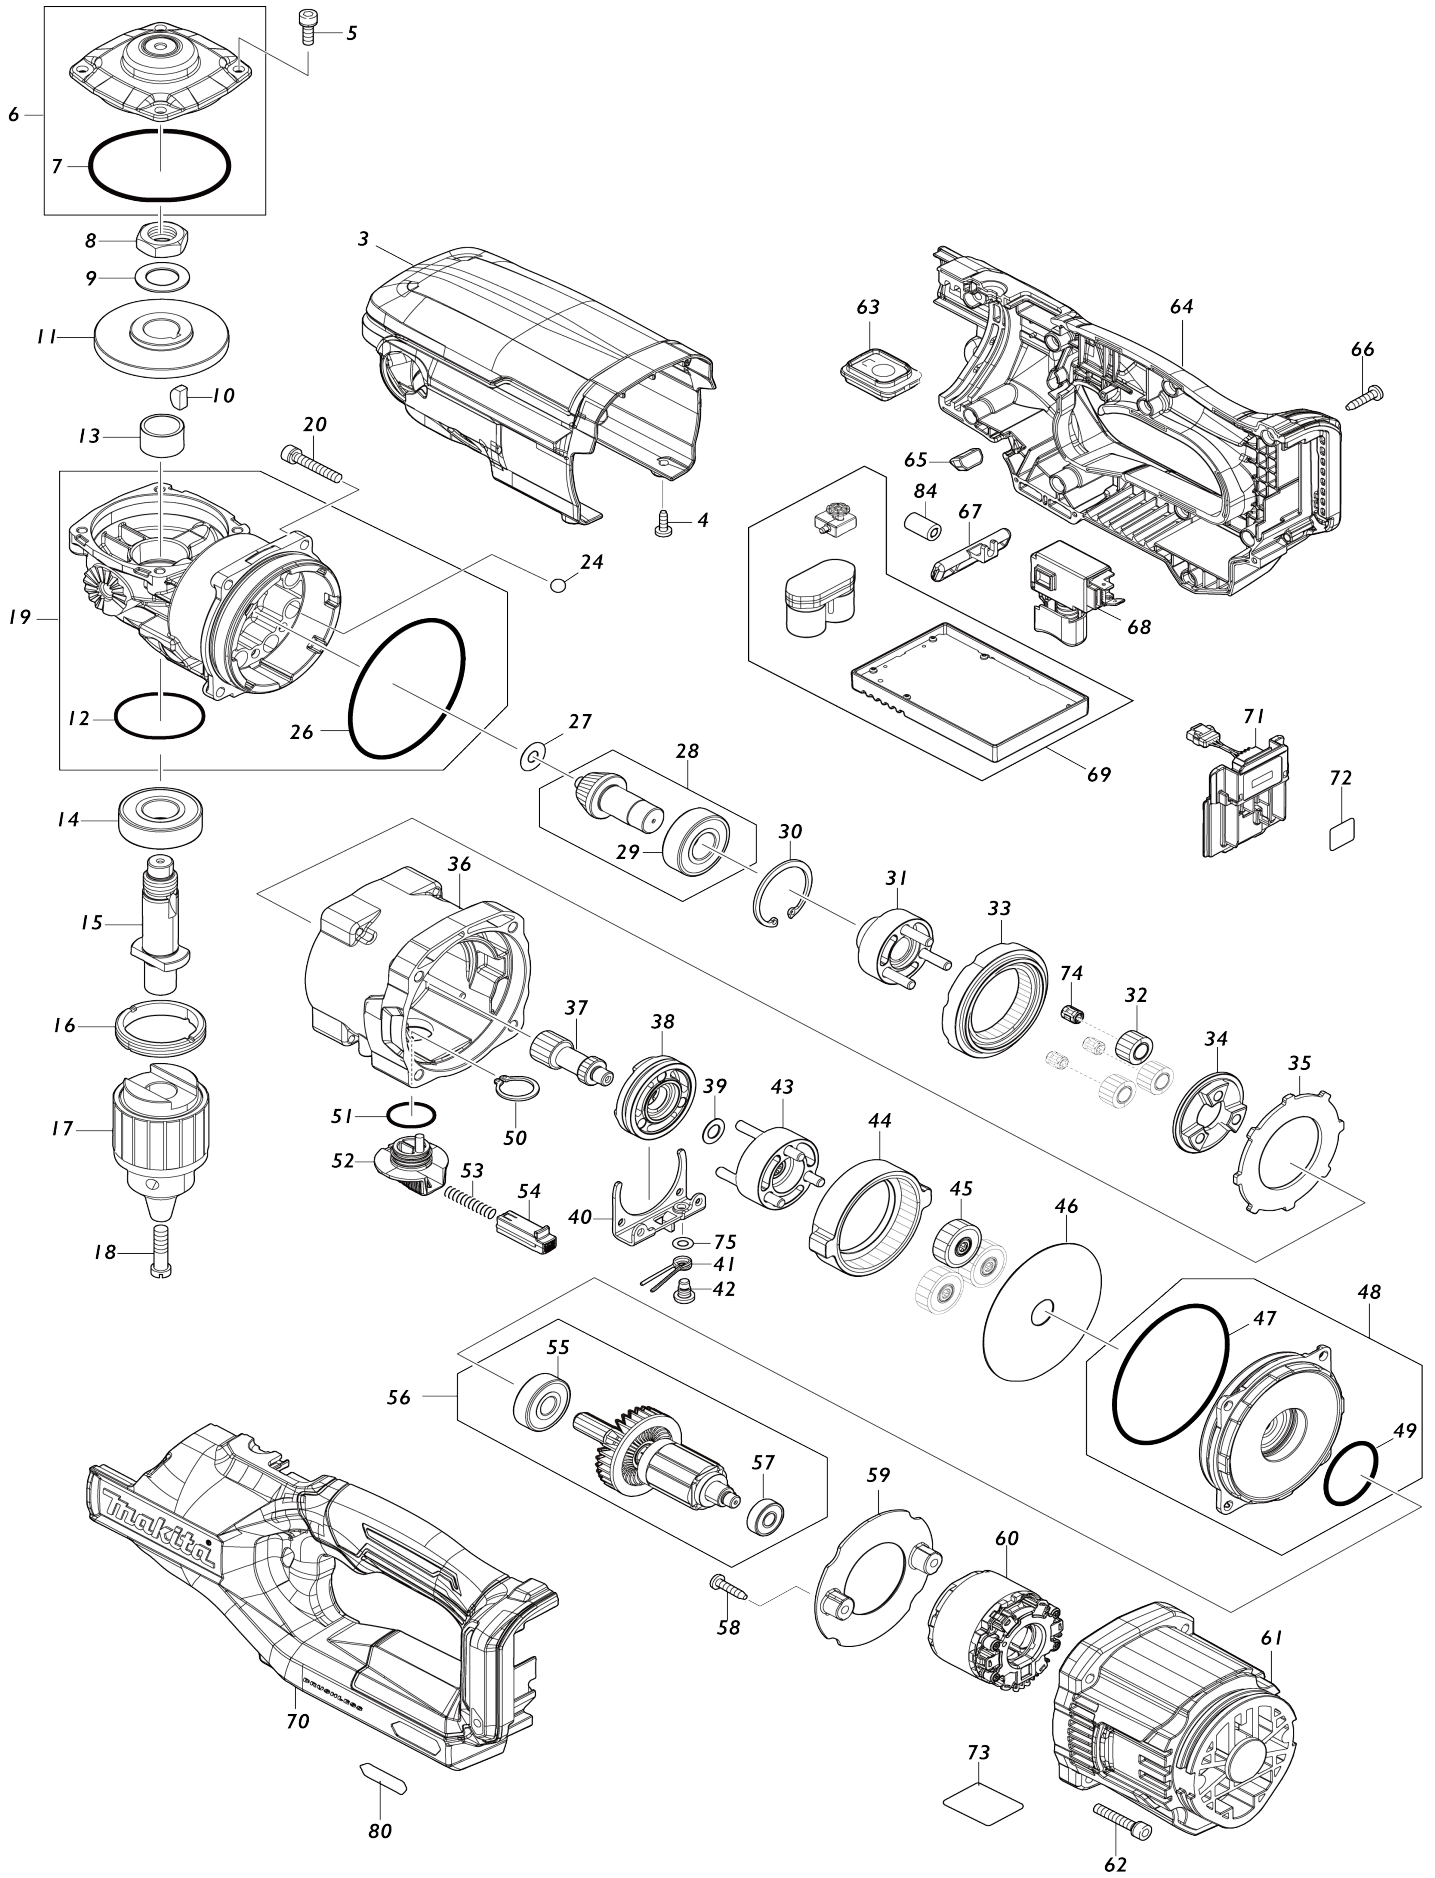

Model No.DG001G CORDLESS EARTH AUGER