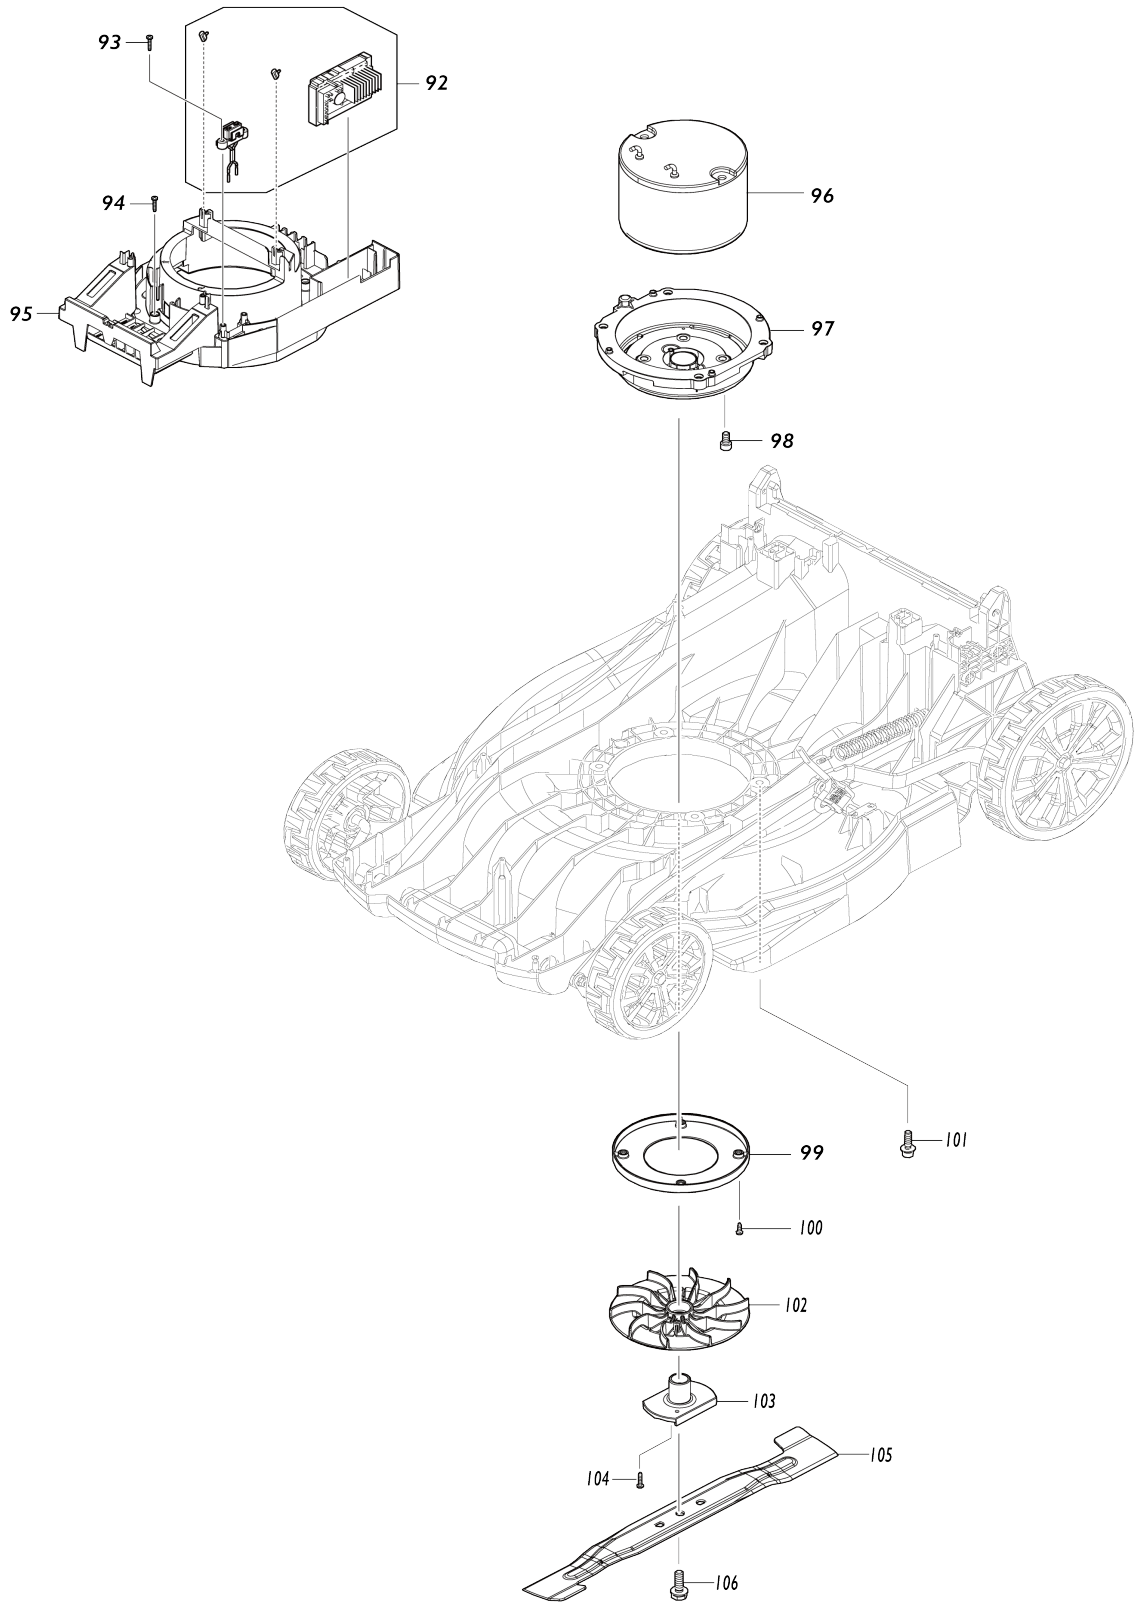

Model No.DLM480 480MM CORDLESS LAWN MOWER