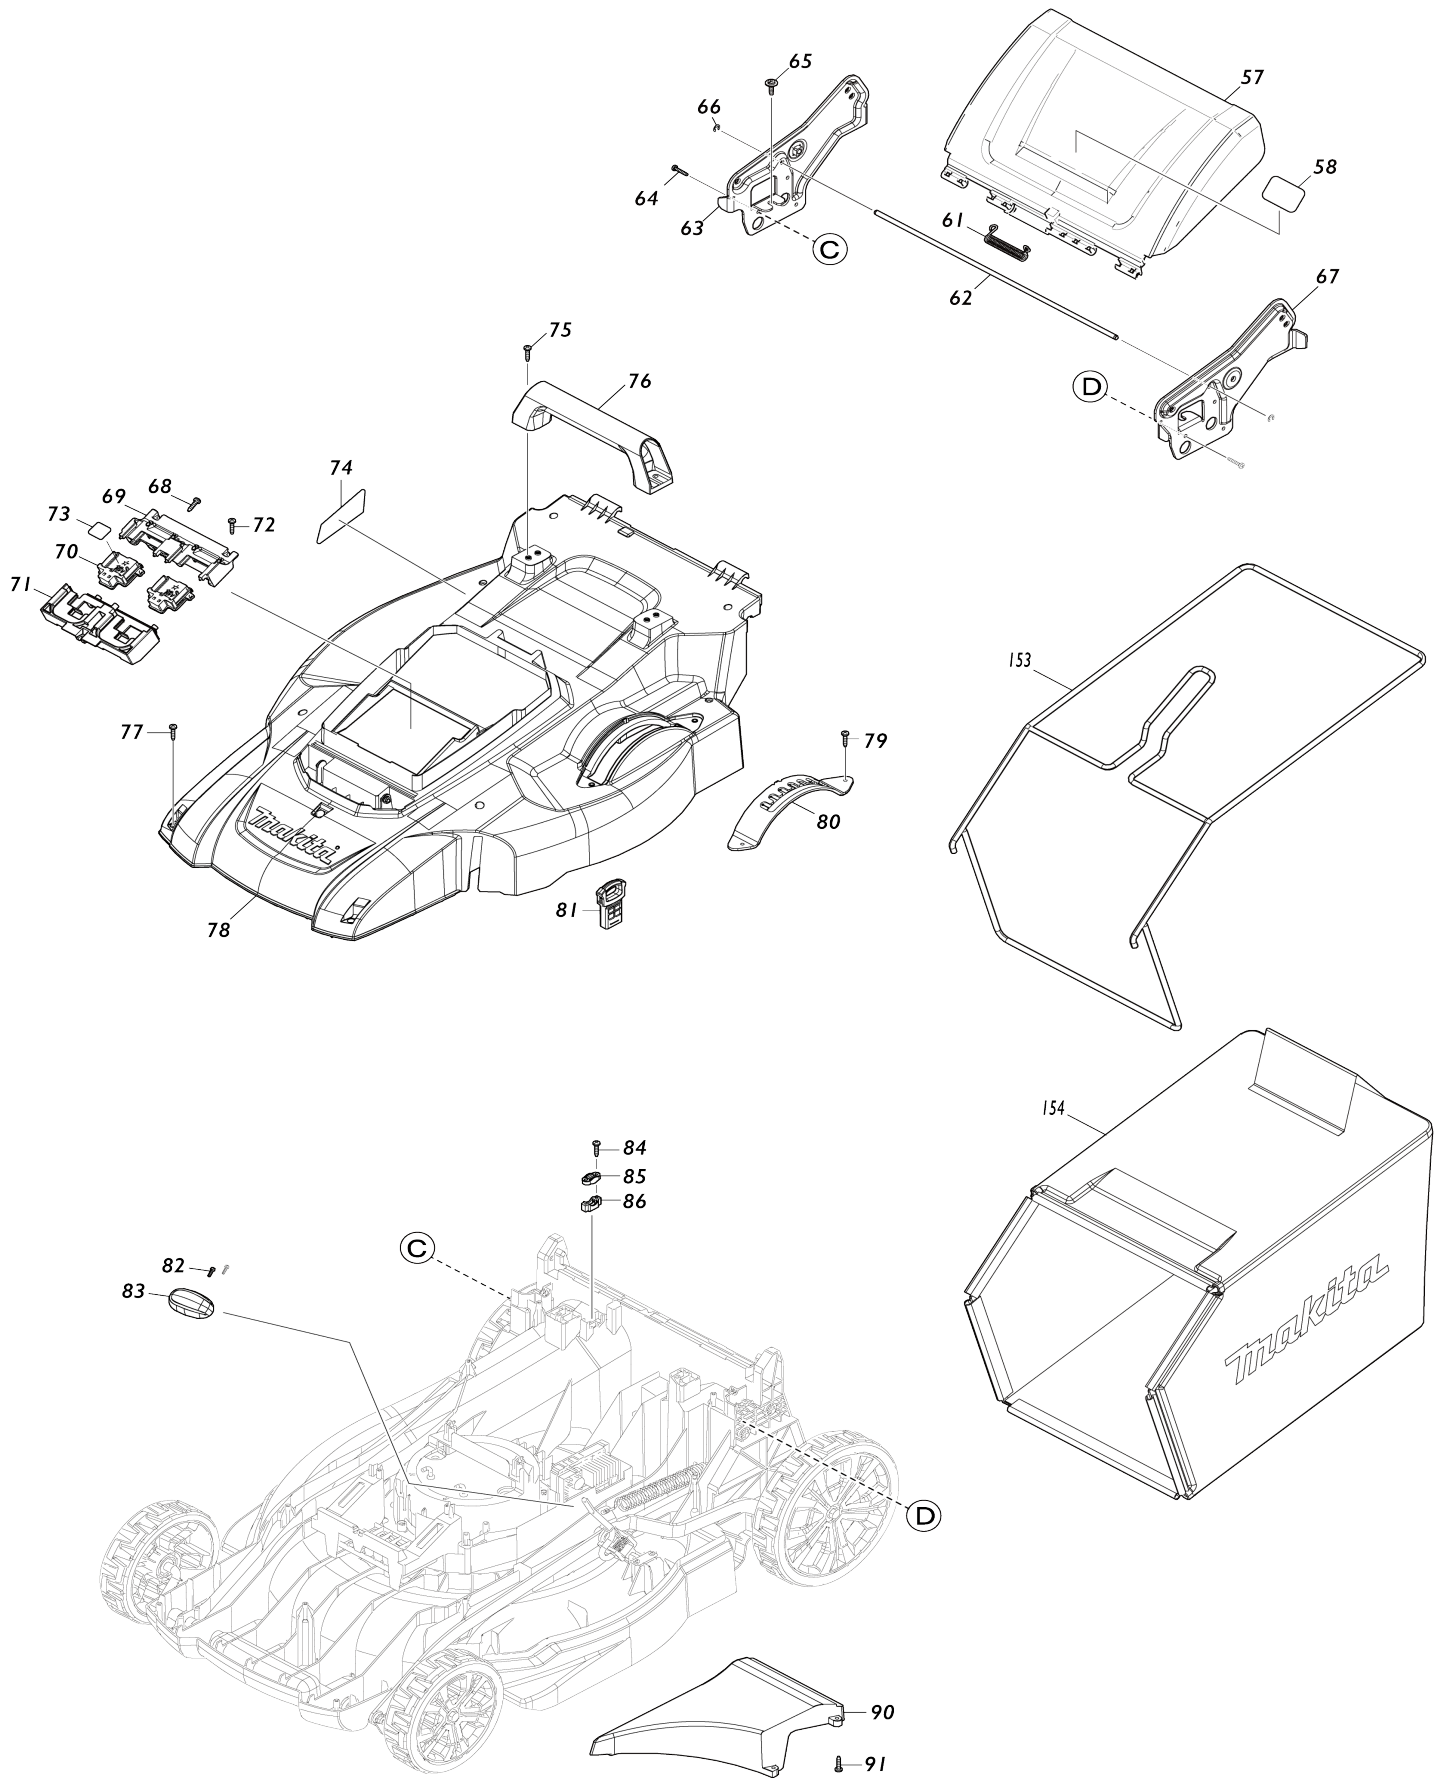

Model No.DLM480 480MM CORDLESS LAWN MOWER