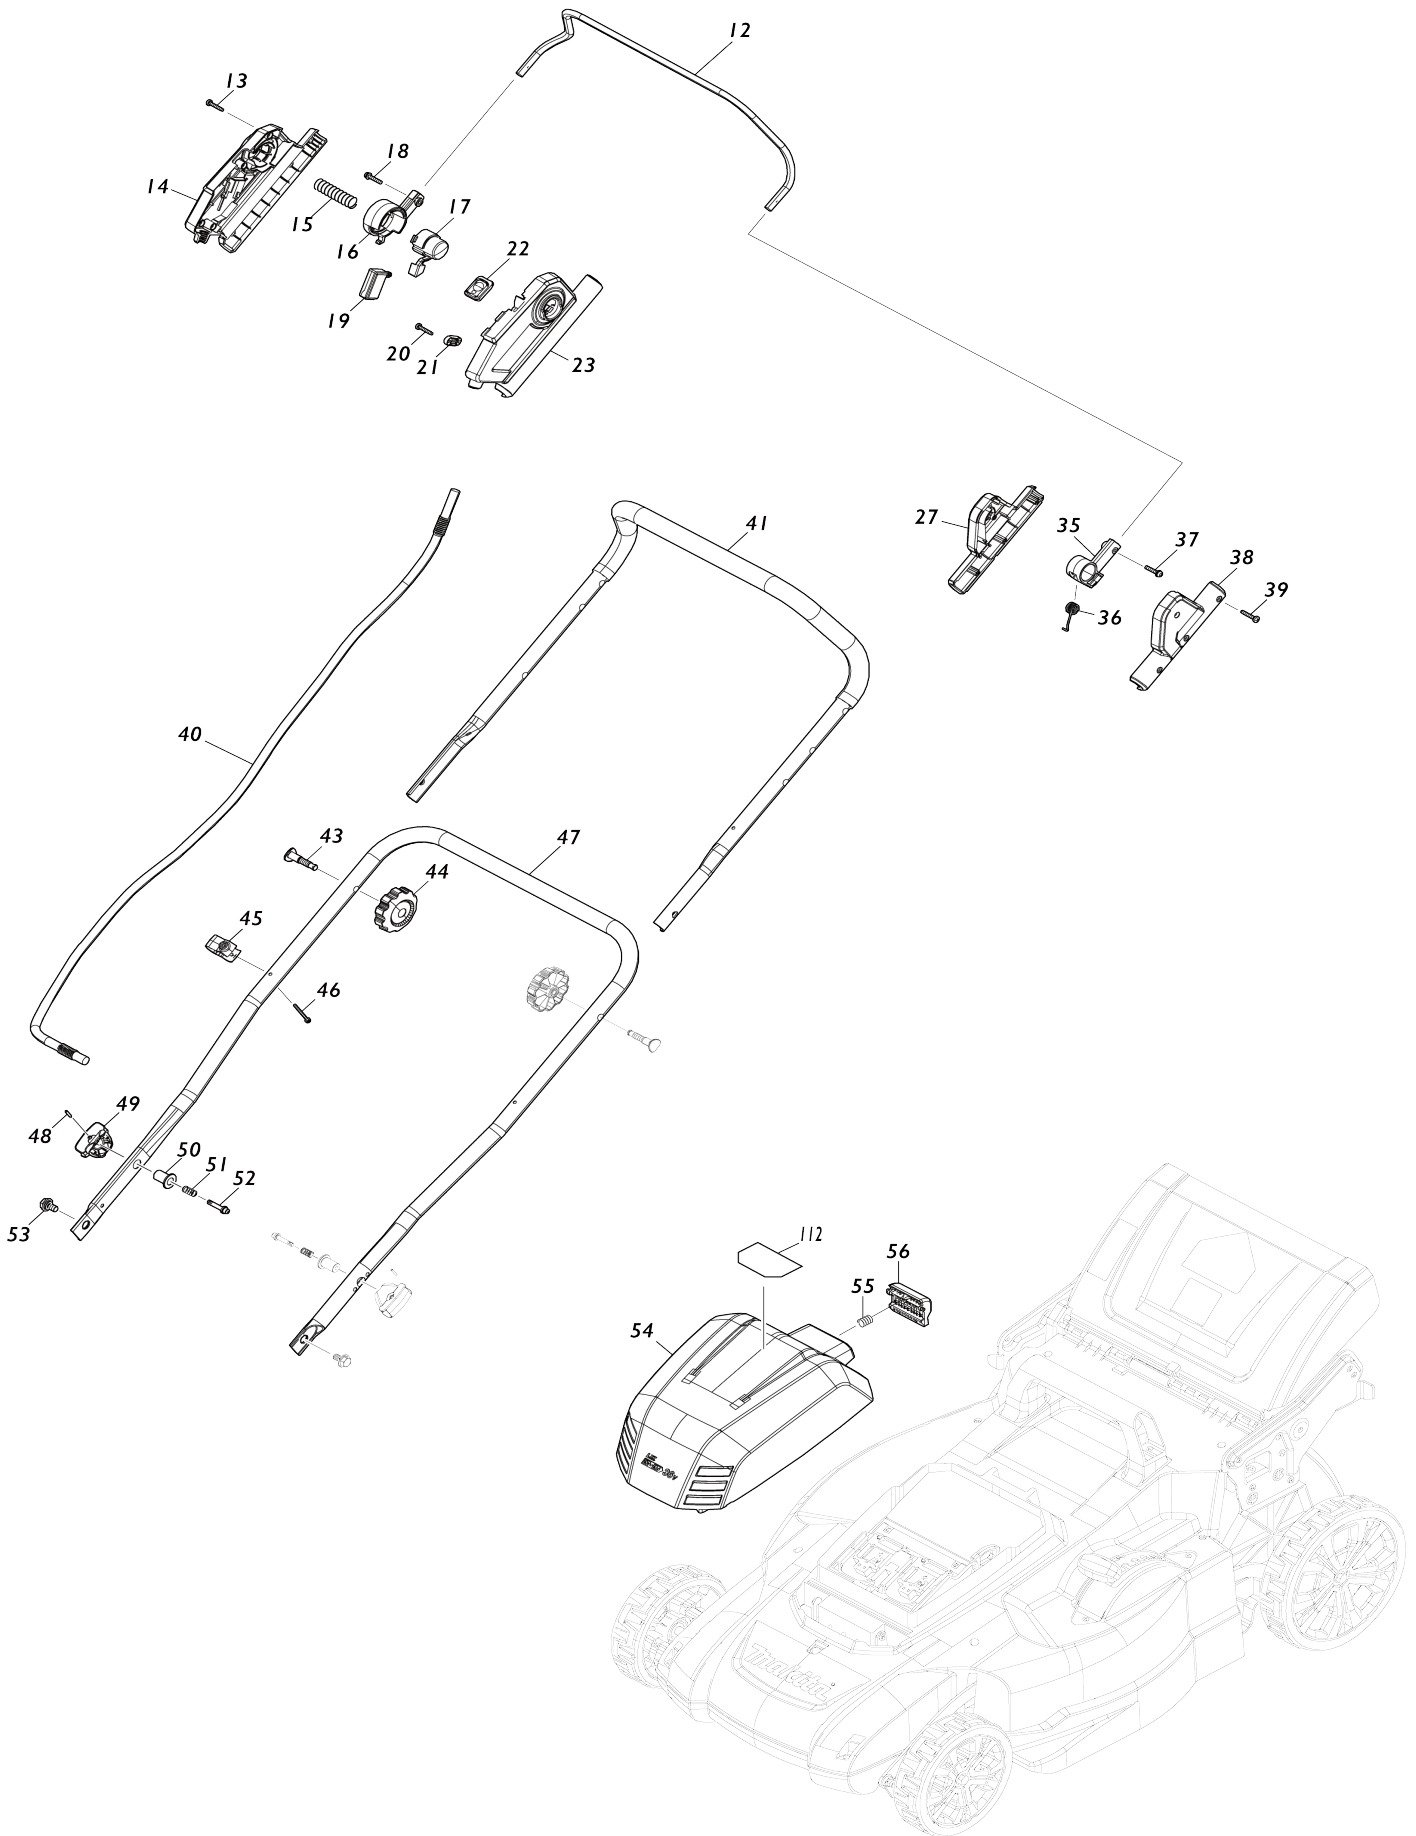

Model No.DLM480 480MM CORDLESS LAWN MOWER