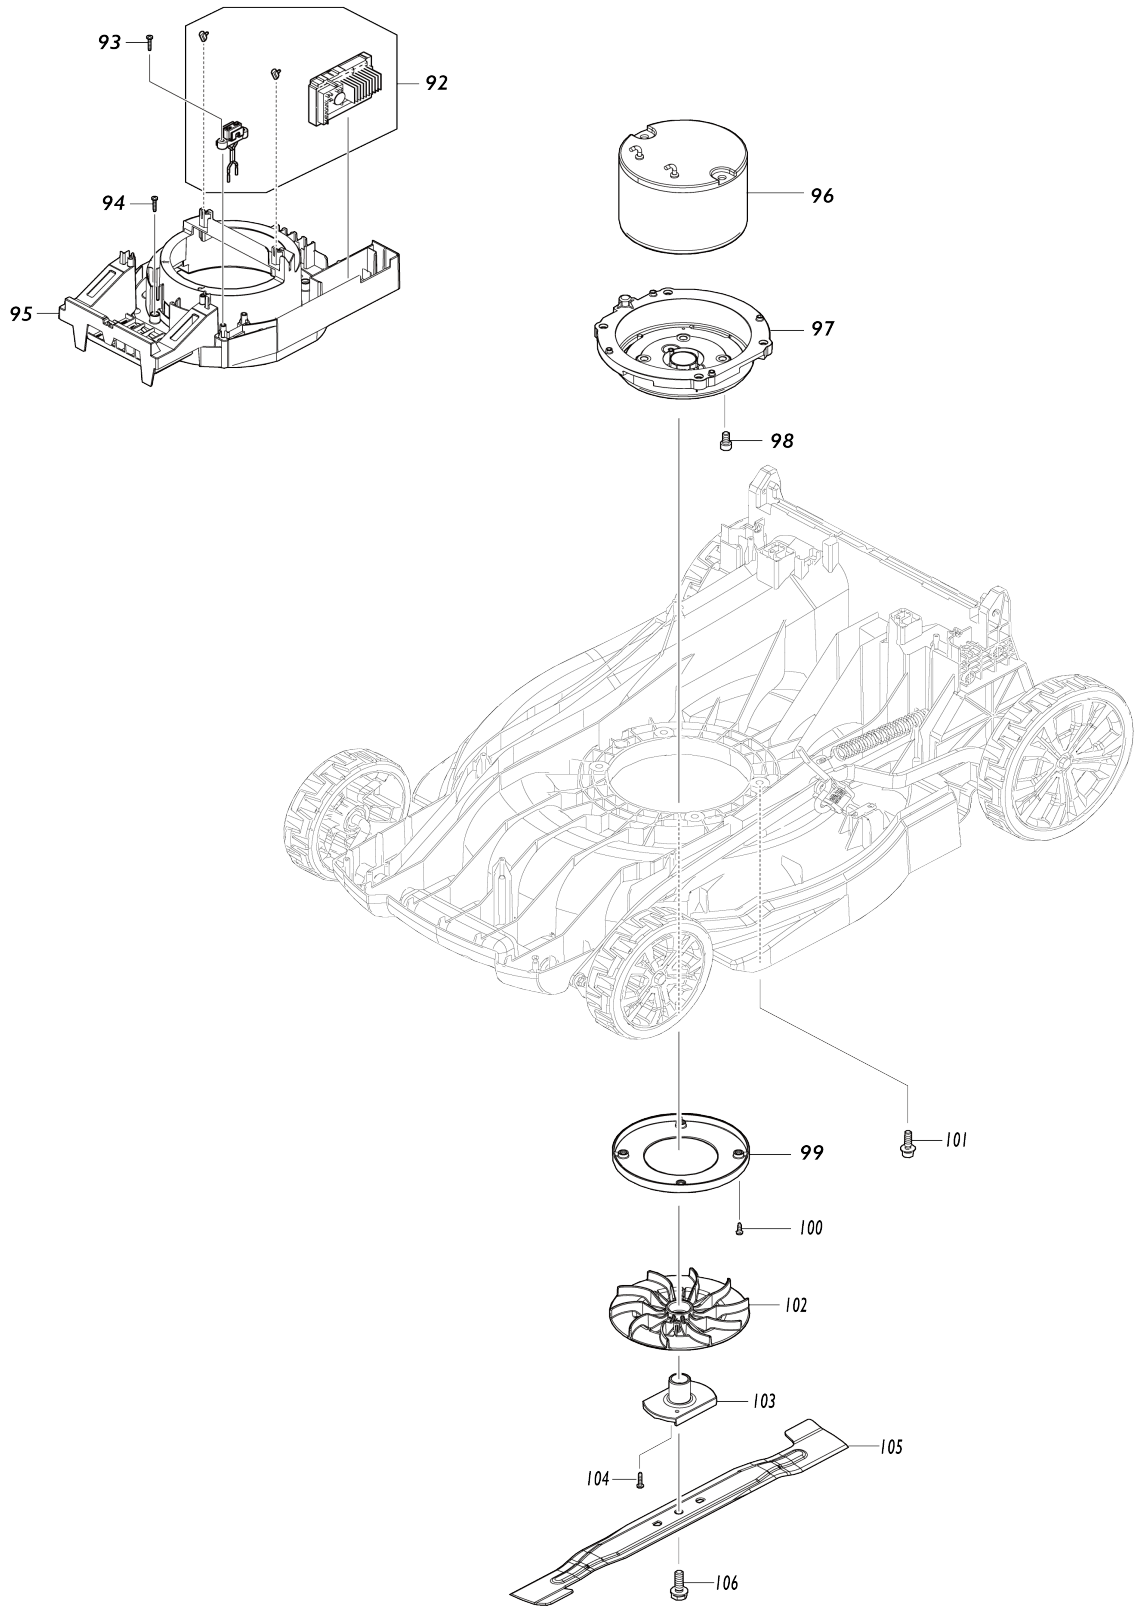

Model No.DLM538 530MM CORDLESS LAWN MOWER