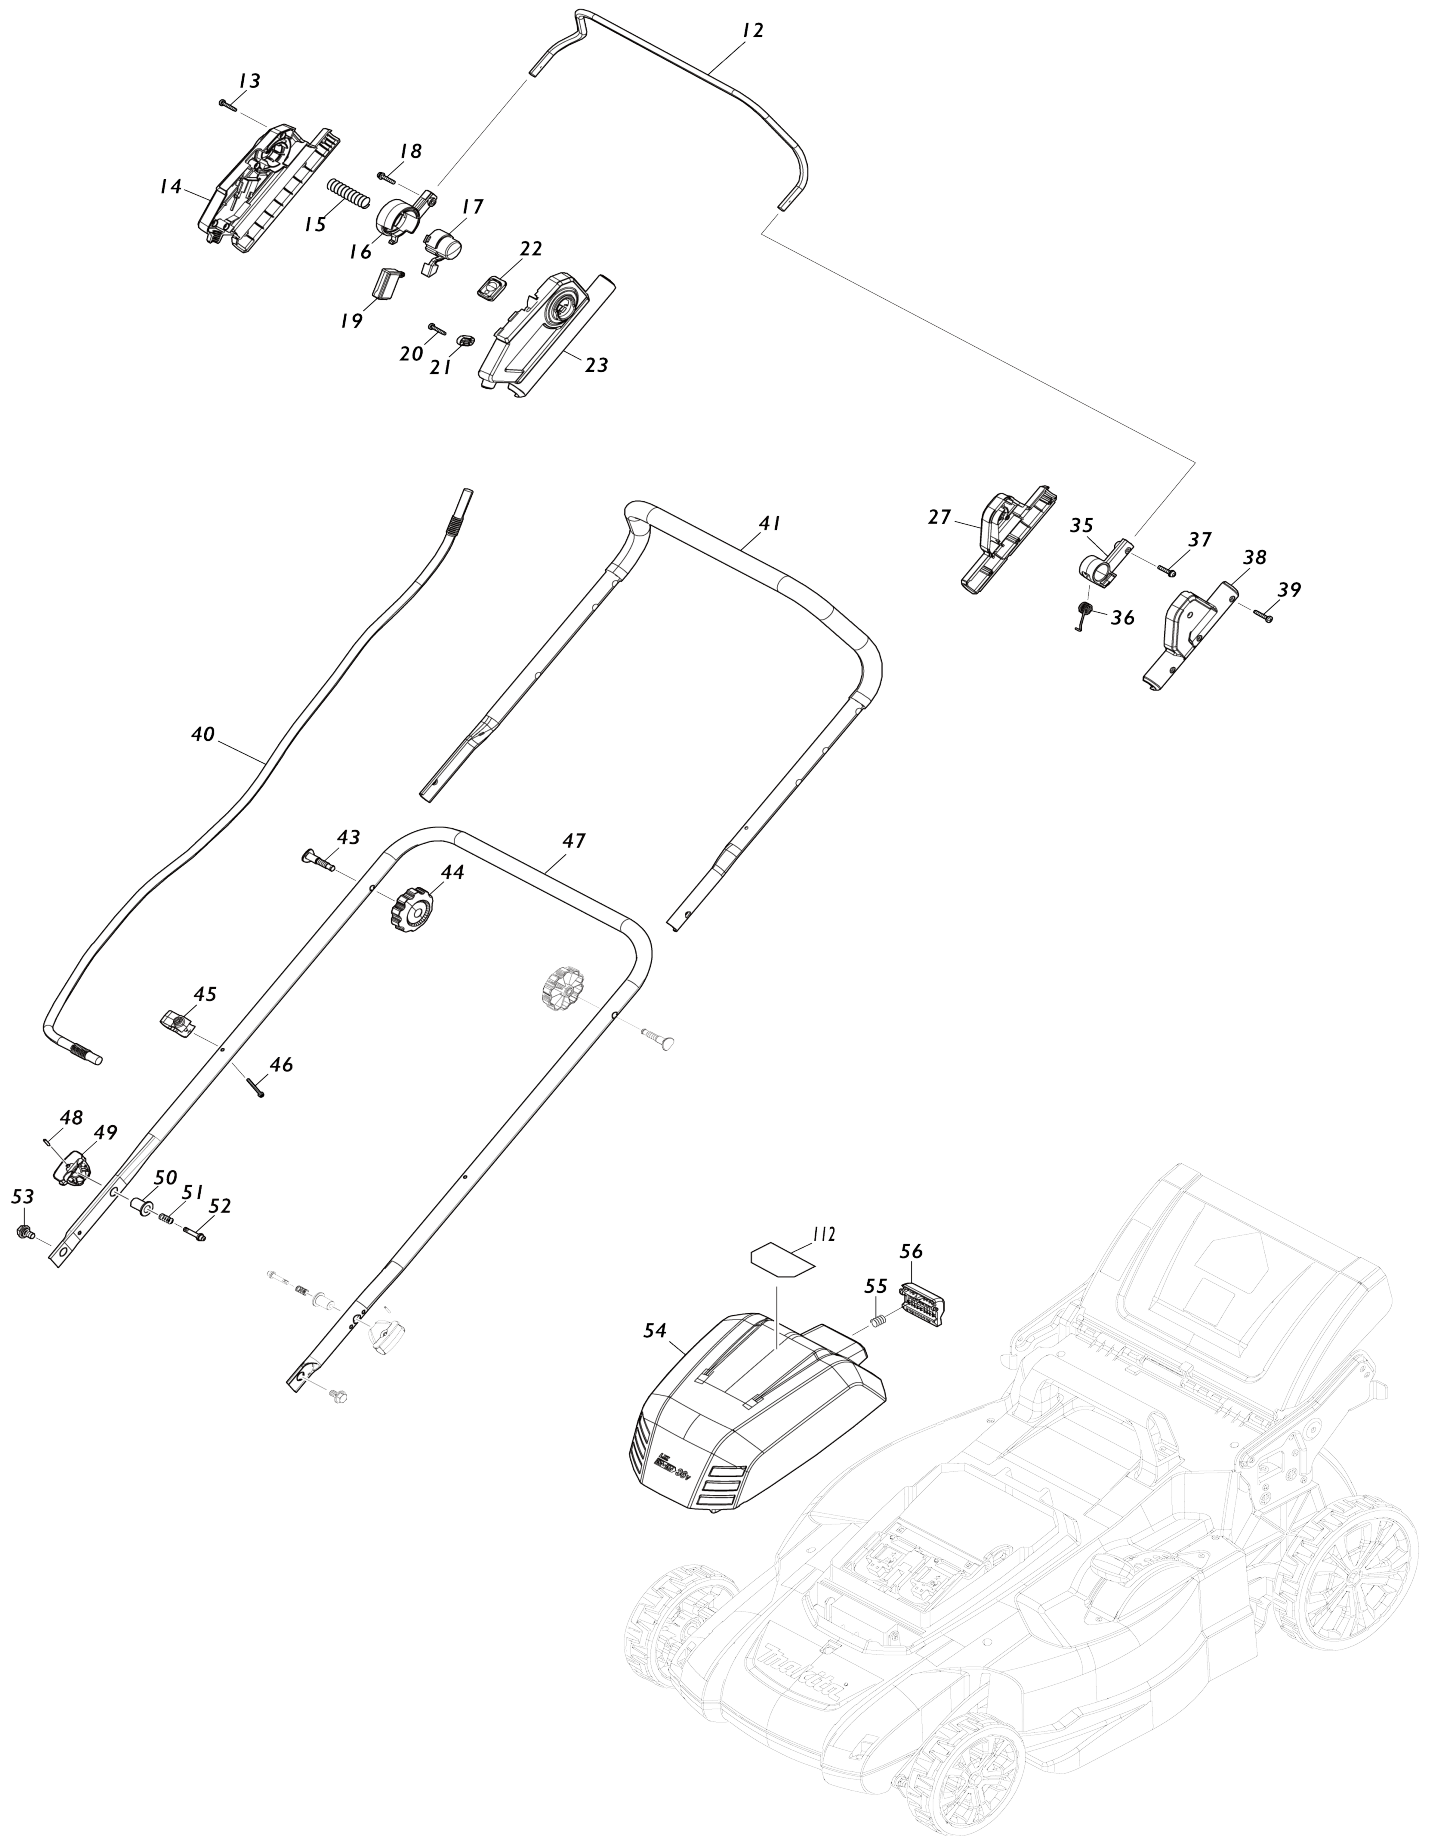

Model No.DLM538 530MM CORDLESS LAWN MOWER