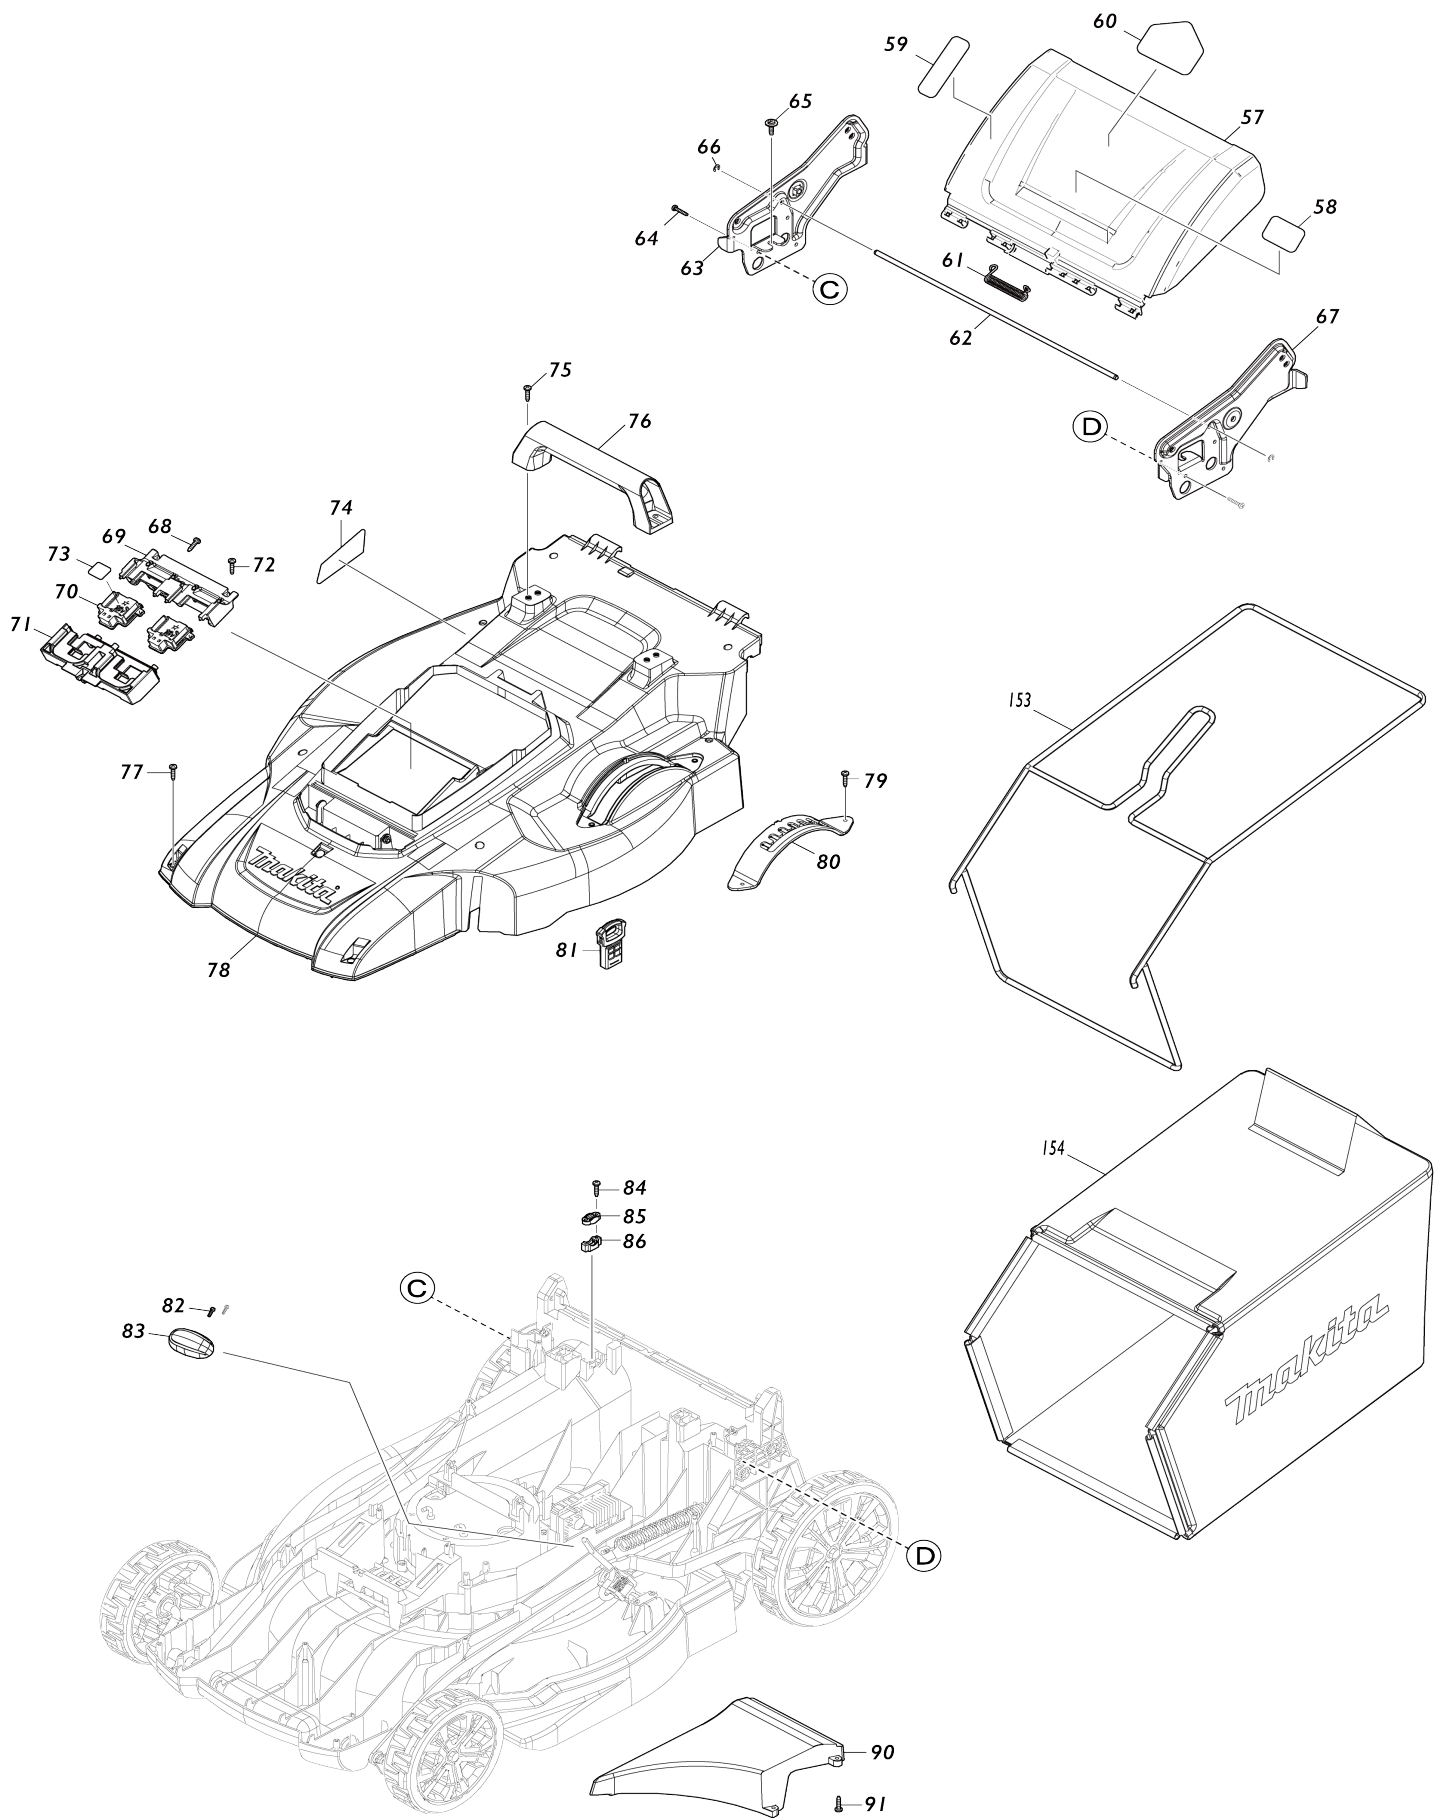

Model No.DLM538 530MM CORDLESS LAWN MOWER