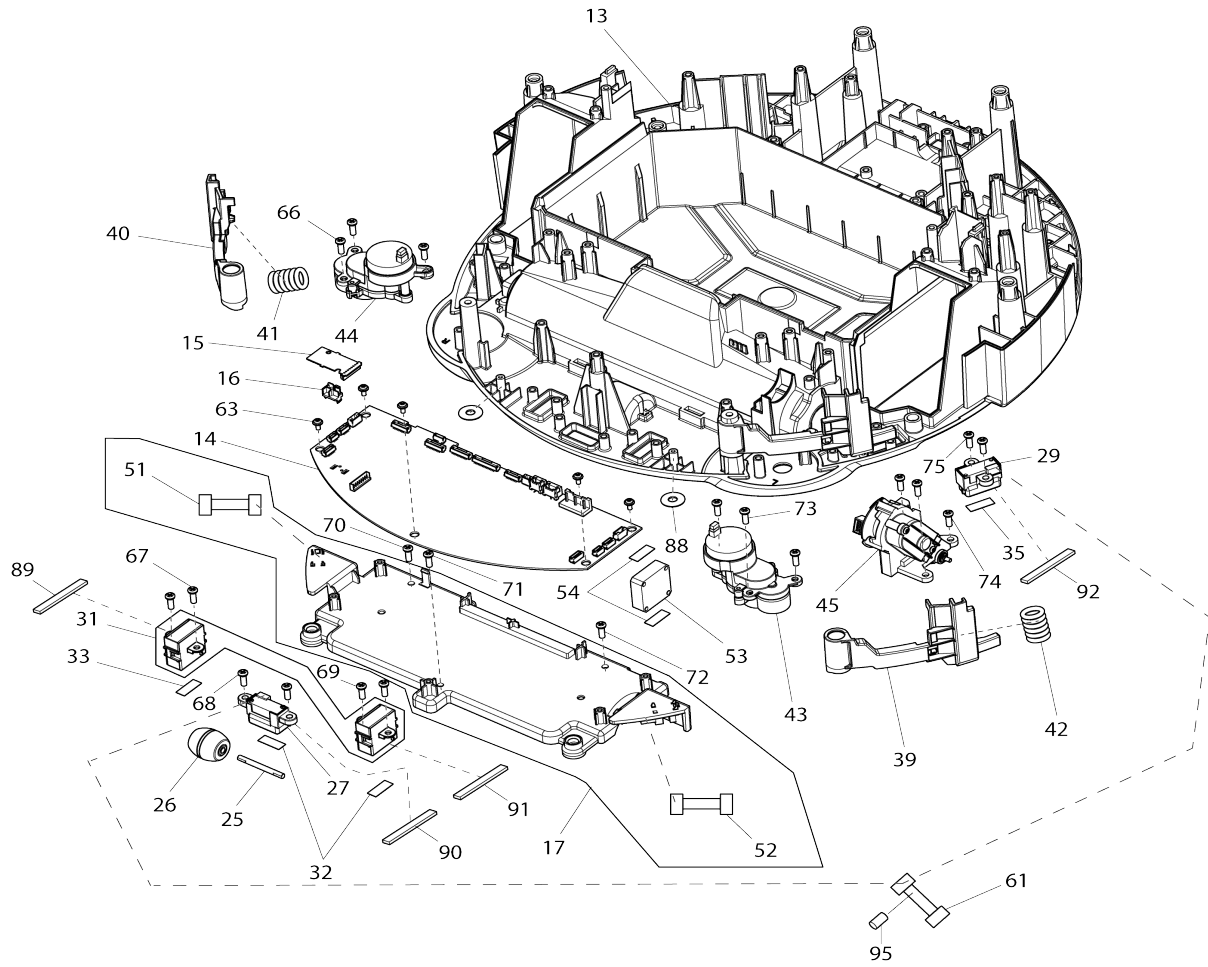

Model No.DRC200 ROBOTIC CLEANER