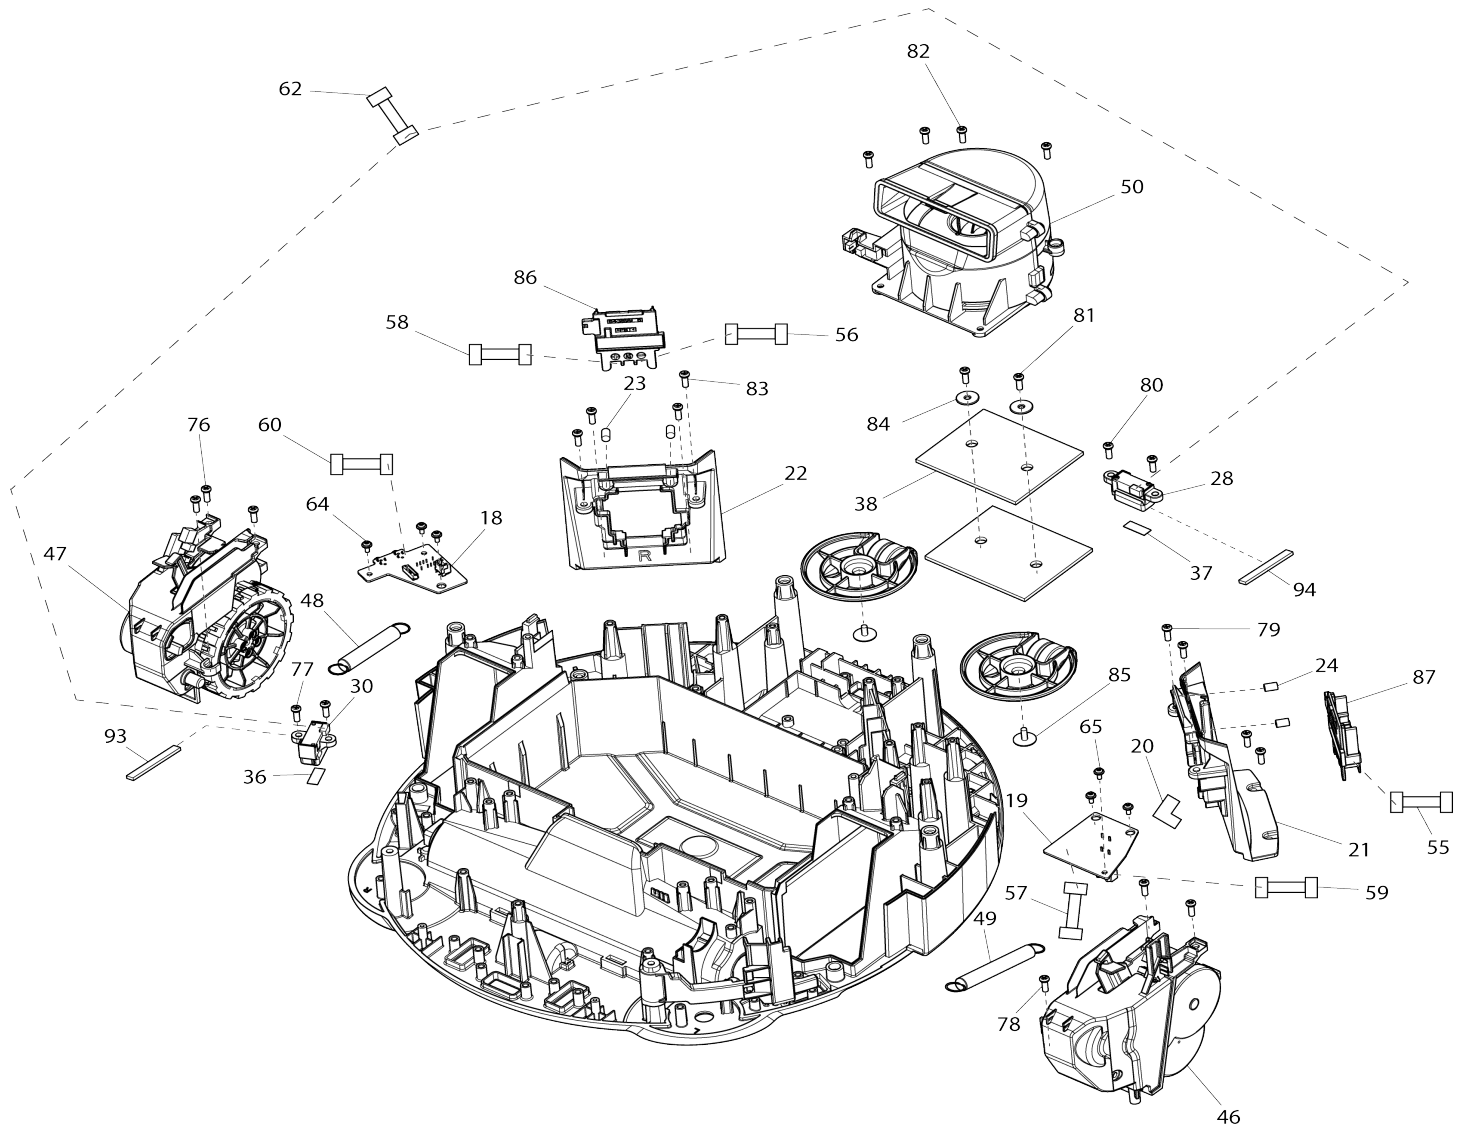

Model No.DRC200 ROBOTIC CLEANER