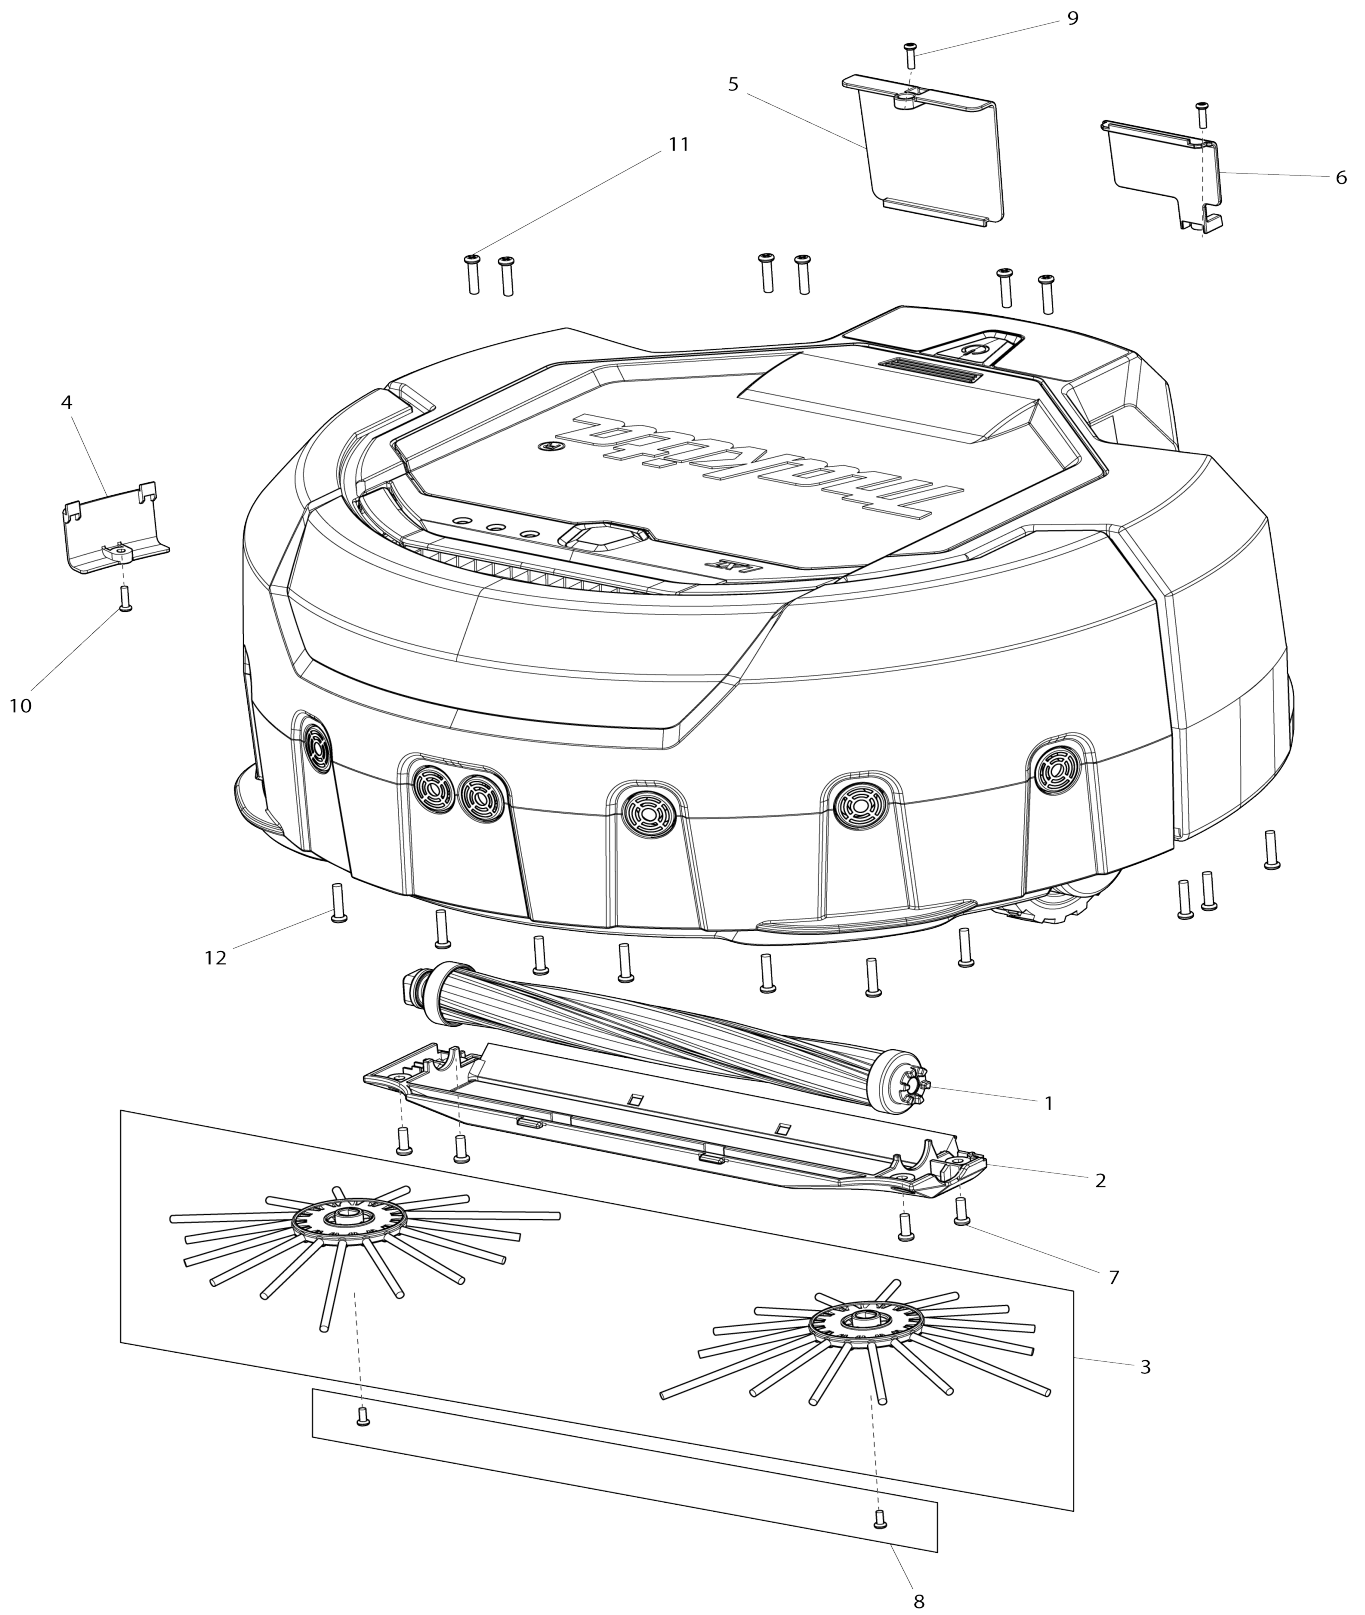

Model No.DRC200 ROBOTIC CLEANER