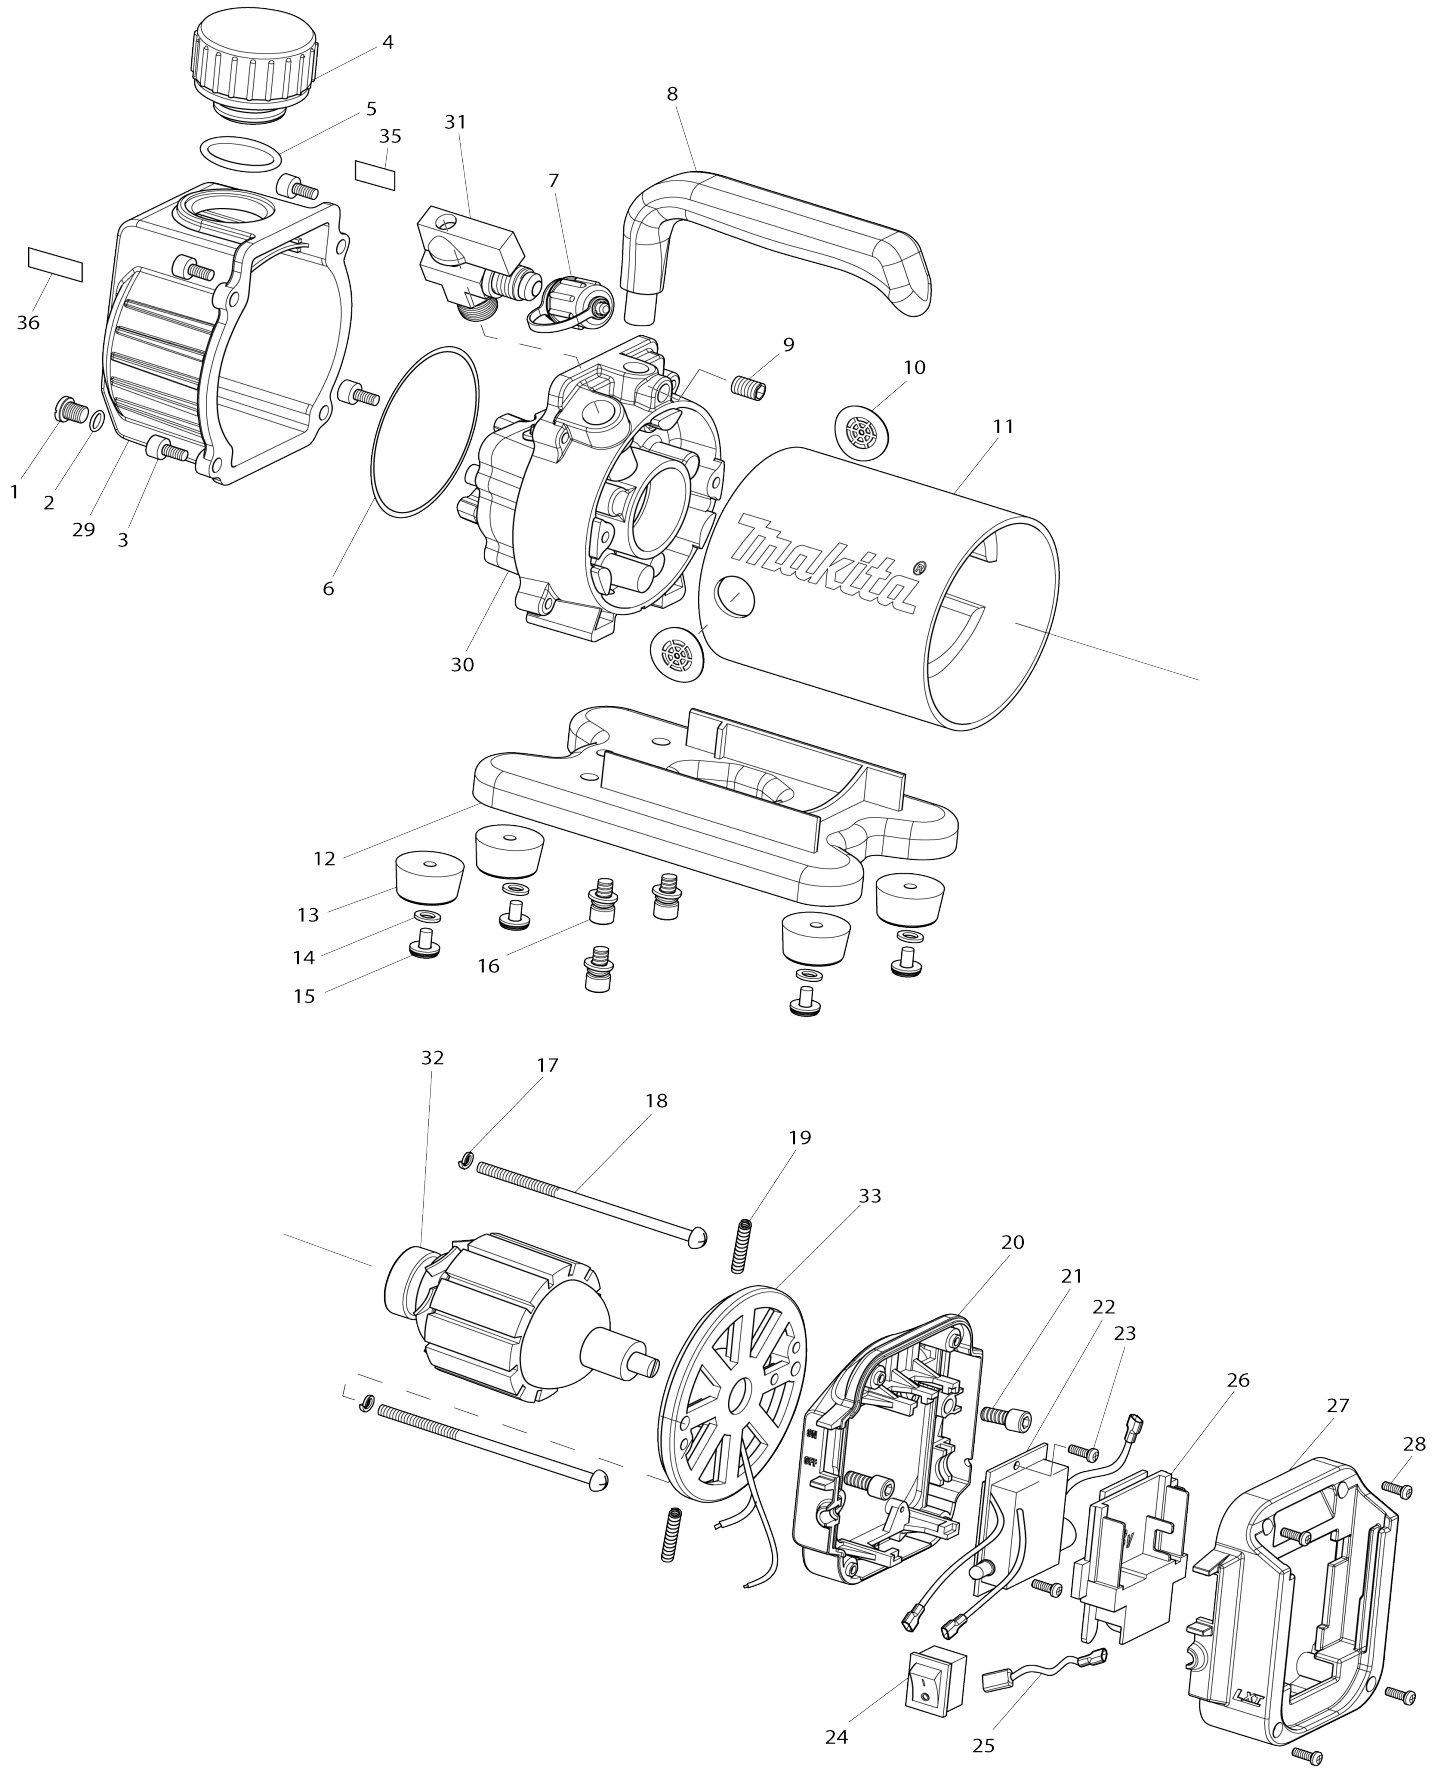

# Model No.DVP180 CORDLESS VACUUM PUMP

**Model No.DVP180 CORDLESS VACUUM PUMP**

Obj. č.	Obj. č.	Popis	Možnost záměny	Množství	Nový/Stary	Poznámka 1	Poznámka 2
001	AS000VP009	DRAIN PLUG M8X12		1			
002	AS000VP010	O-RING 10X2.5		1		o-krou	
003	AS000VP011	HEXAGON BOLT M5X16		4			
004	AS000VP012	OIL FILL/EXHAUST CAP		1		v	
004		INC. 5					
005	AS000VP013	O-RING 26X2.2		1		o-krou	
006	AS000VP014	O-RING 95X3.1		1		o-krou	
007	AS000VP017	INLET PORT CAP (5/16")		1		spojka 5/16Inch DVP 180	
008	AS000VP018	HANDLE		1		dr	
009	AS000VP019	HEXAGON BOLT M5X8		1			
010	AS000VP020	INLET PORT CAP		2		v	
011	AS00VP021M	MOTOR HOUSING		1		obal motoru DVP180	
012	AS000VP022	BASE		1		deska DVP180	
013	AS000VP023	RUBBER BASE		4		gumov	
014	AS000VP024	WASHER 4.5X12X1.0		4	*	disk 4.5x12x1.0 DVP180	
014-1	AS000VP122	FLAT WASHER	O	4		disk 4.5x12x1.0 DVP180 =old AS000VP024	
015	AS000VP025	TAPPING SCREW M4X1		4			
016	AS000VP026	HEXAGON BOLT (W/WASHER) M5 X16		3			
017	AS000VP027	SPRING WASHER M5		2		p	
018	AS000VP028	PAN HEAD SCREW M5X100		2			
019	AS000VP029	CARBON BRUSH SPRING		2		pru	
020	AS000VP030	BATTERY HOLDER (FRONT)		1		spona kontakt	
021	AS000VP033	HEXAGON BOLT M5X10		2	*		
021-1	AS000VP066	HEXAGON BOLT M5X12	<	2			
022	AS000VP034	CIRCUIT BOARD		1		ti	
023	AS000VP035	TAPPING SCREW M3X10		2			
024	AS000VP036	POWER SWITCH		1		p	
025	AS000VP037	LEAD WIRE		1		dr	
026	643899-6	TERMINAL		1		patice 3 kontakt DDF 481 DGA504-6	
027	AS00VP039K	BATTERY HOLDER (REAR)		1		kontakt p	
028	AS000VP035	TAPPING SCREW M3X10		4			
029	AS0VP008MK	OIL TANK ASS'Y		1		olejov	
030	AS00VP015M	PUMP ASS'Y		1			
031	AS000VP016	INTAKE SHUT-OFF VALVE		1		ventil DVP180	
032	AS000VP031	ARMATURE		1		rotor DVP180	
033	AS000VP032	MOTOR COVER (REAR)		1		kryt motoru zadn	
C10	AS00VP071E	WIRE KIT & BRUSH/NOISE FILTER		1			
035	AS00SS0306	CAUTION LABEL (OIL)		1			
036	AS00SS0305	CAUTION LABEL (HEAT)		1			
A02	AS0Y06110K	ADAPTER		1			
A03	AS00XP808M	VACUUM GAUGE		1			
A04	AS000AI158	HOSE PACKING (6 PCS)		1			
F01	AS00VP050M	VACUUM PUMP OIL		1			
F02	AS0VP051MK	INTAKE SHUT-OFF VALVE WITH		1			
F03	AS0AI154MK	VACUUM HOSE		1			