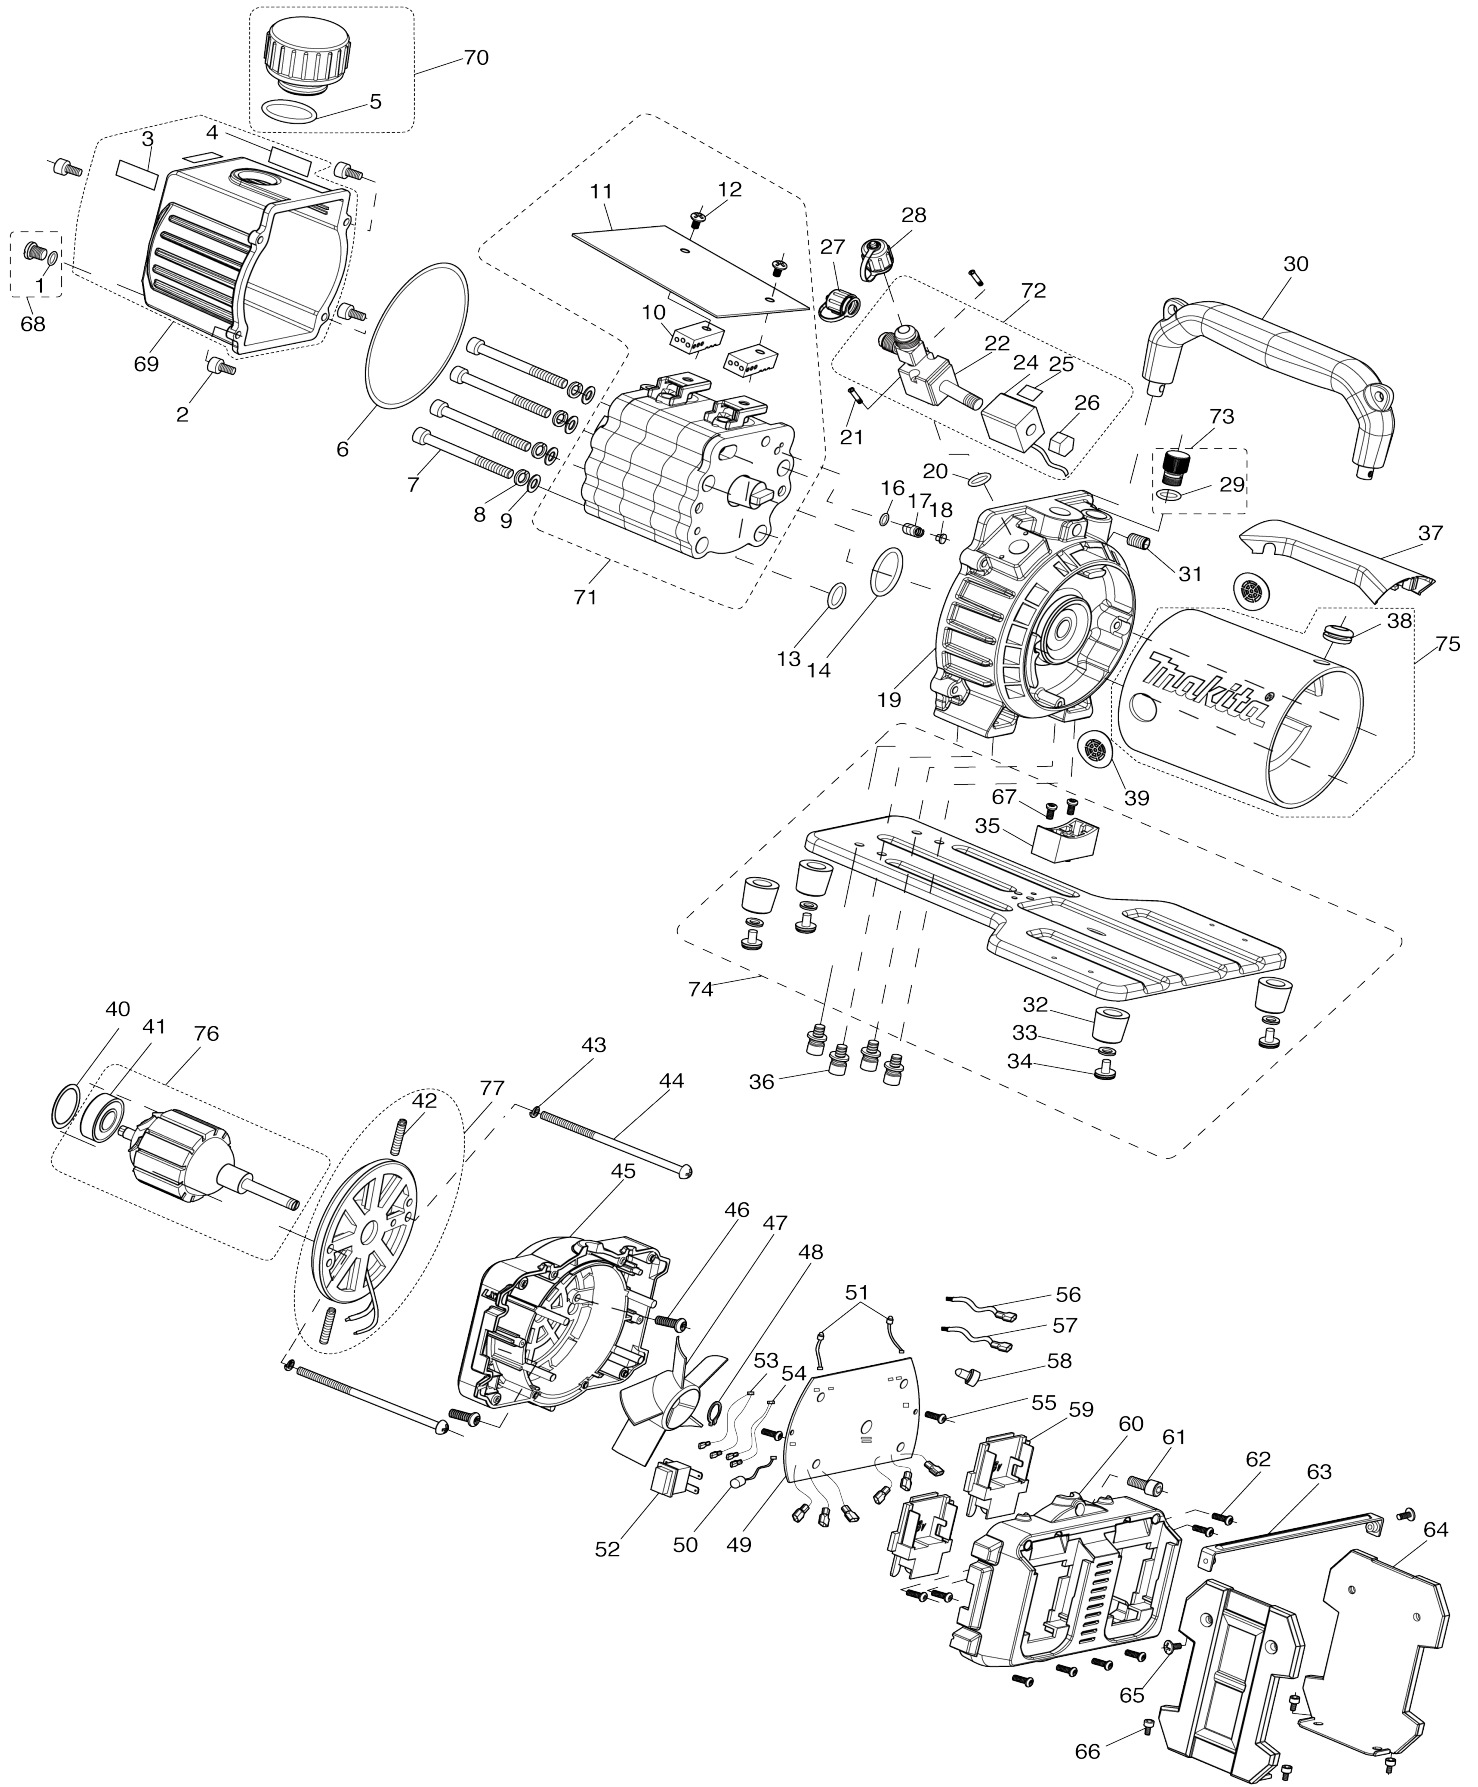

Model No.DVP181 CORDLESS VACUUM PUMP

Model No.DVP181 CORDLESS VACUUM PUMP

Obj. č.	Obj. č.	Popis	Možn ost zá měny	Množ ství	Nový/ Starý	Poznámka 1	Poznámka 2
001	AS000VP010	O-RING 10X2.5		1		o-krou	
002	AS000VP011	HEXAGON BOLT M5X16		4			
003	AS00SS0537	CAUTION LABEL 18X18		1			
004	AS00SS0306	CAUTION LABEL (OIL)		1			
005	AS000VP013	O-RING 26X2.2		1		o-krou	
006	AS000VP092	O-RING 120X3.1		1			
007	AS000VP093	HEX SOCKET HEAD BOLT M8X90		4			
008	AS000VP094	SPRING WASHER 8		4			
009	AS000VP095	FLAT WASHER 8		4			
010	AS000VP097	VALVE COVER		2			
011	AS000VP098	CAP BOARD		1			
012	AS000VP099	PAN HEAD SCREW M5X8		2			
013	AS000VP100	O-RING 12X1.6		1			
014	AS000VP101	O-RING 34.5X2		1			
016	AS000VP103	O-RING 13X2		1			
017	AS000VP104	SPRING 7X0.5X6		1			
018	AS000VP105	GAS BALLAST VALVE ELEMENT		1			
019	AS00VP106M	TRESTLE MA245		1			
020	AS000VP107	O-RING 15X2		1			
021	AS000VP173	PAN HEAD SCREW M3X25		2			
022	AS000VP109	SOLENOID VALVE ASSY		1			
024	AS000VP111	SOLENOID VALVE C1-18V COIL		1			
025	AS00SS0537	CAUTION LABEL 18X18		1			
026	AS000VP112	SOLENOID VALVE NUT		1			
027	AS000VP017	INLET PORT CAP (5/16")		1		spojka 5/16Inch DVP 180	
028	AS000VP113	INLET PORT CAP 4# (3/8SAE)		1			
029	AS000VP115	O-RING		1			
030	AS000VP117	HANDLE MA245		1			
031	AS000VP118	HEX SOCKET HEAD BOLT M8X8		1			
032	AS000VP121	RUBBER BLANKET 5#		4			
033	AS000VP122	FLAT WASHER		4		disk 4.5x12x1.0 DVP1 80 =old AS000VP024	
034	AS000VP123	PAN HEAD SCREW M4X8		4			
035	AS000VP124	MOTOR SUPPORT		1			
036	AS000VP026	HEXAGON BOLT (W/WAHSER) M5 X16		4			
037	AS000VP125	WIRING COVER		1			
038	AS000VP126	RUBBER RING		1			
039	AS000VP020	INLET PORT CAP		2		v	
040	AS000VP128	BEARING WASHER		1			
041	AS000VP130	BEARING 6201		1			
042	AS000VP132	CARBON BRUSH SPRING DC18V		2			
043	AS000VP027	SPRING WASHER M5		2		p	
044	AS000VP133	PAN HEAD SCREW M5X130		2			
045	AS000VP134	BATTERY HOLDER F		1			
046	AS000VP066	HEXAGON BOLT M5X12		2			
047	AS000VP135	FAN		1			
048	AS000VP136	CIRCLIP		1	*		