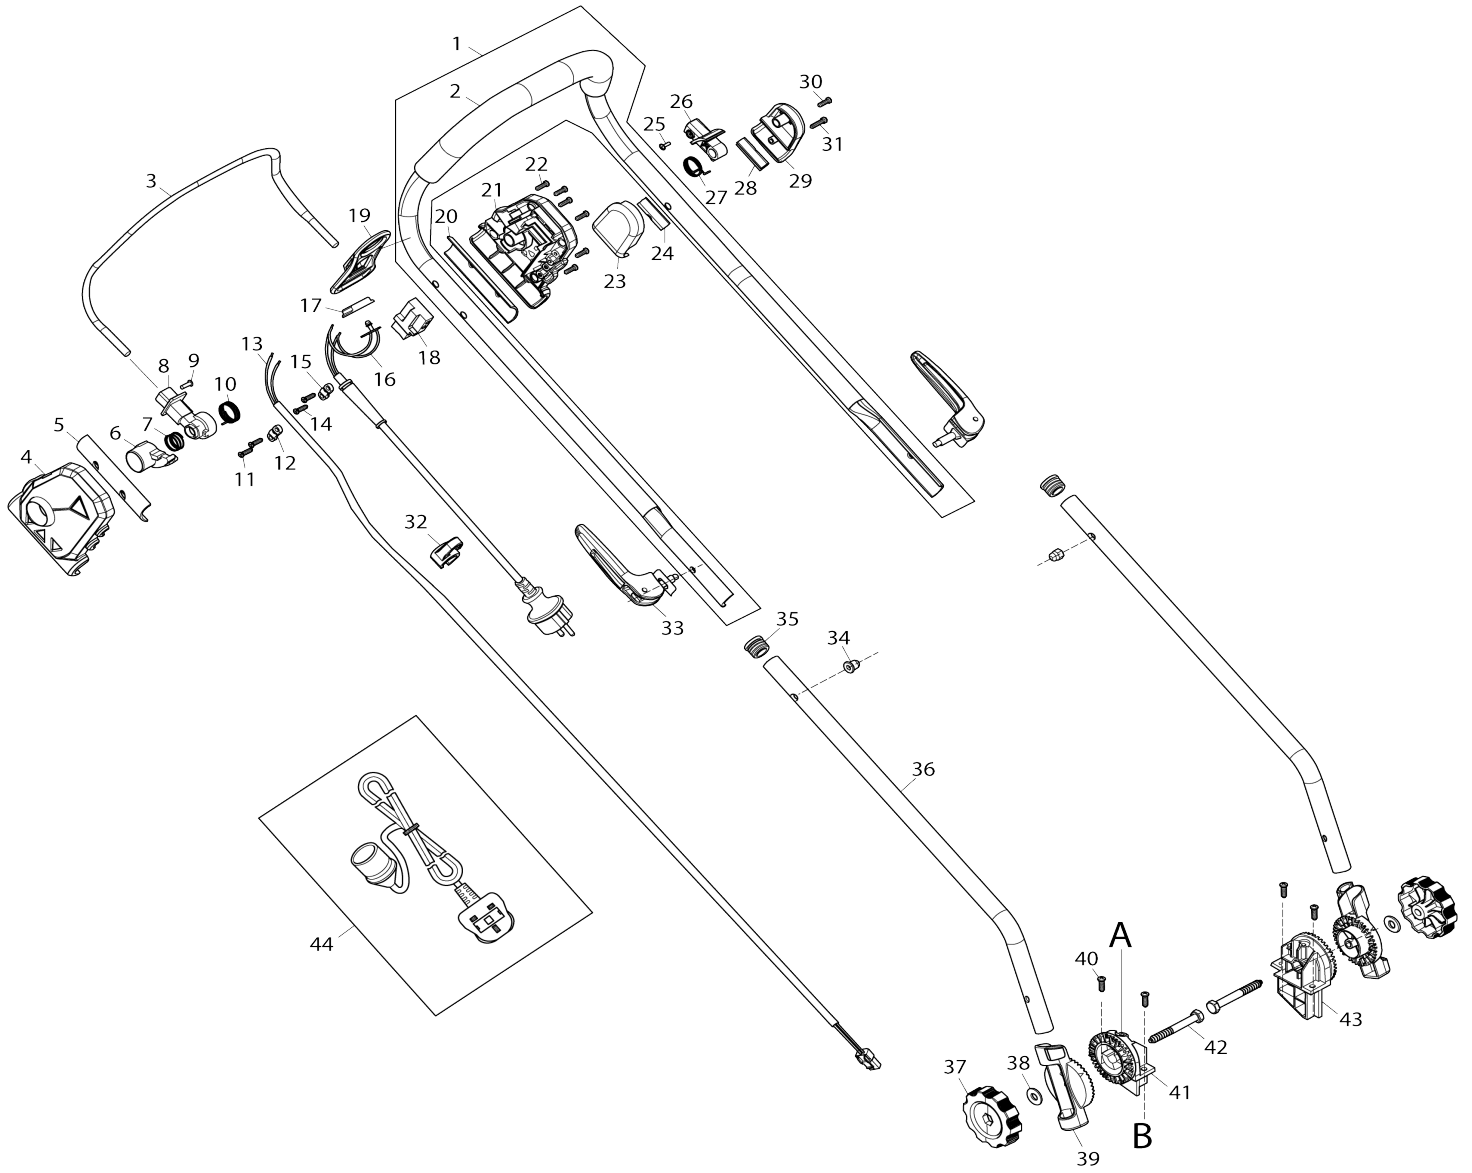

Model No.ELM3320 330MM ELECTRIC LAWN MOWER