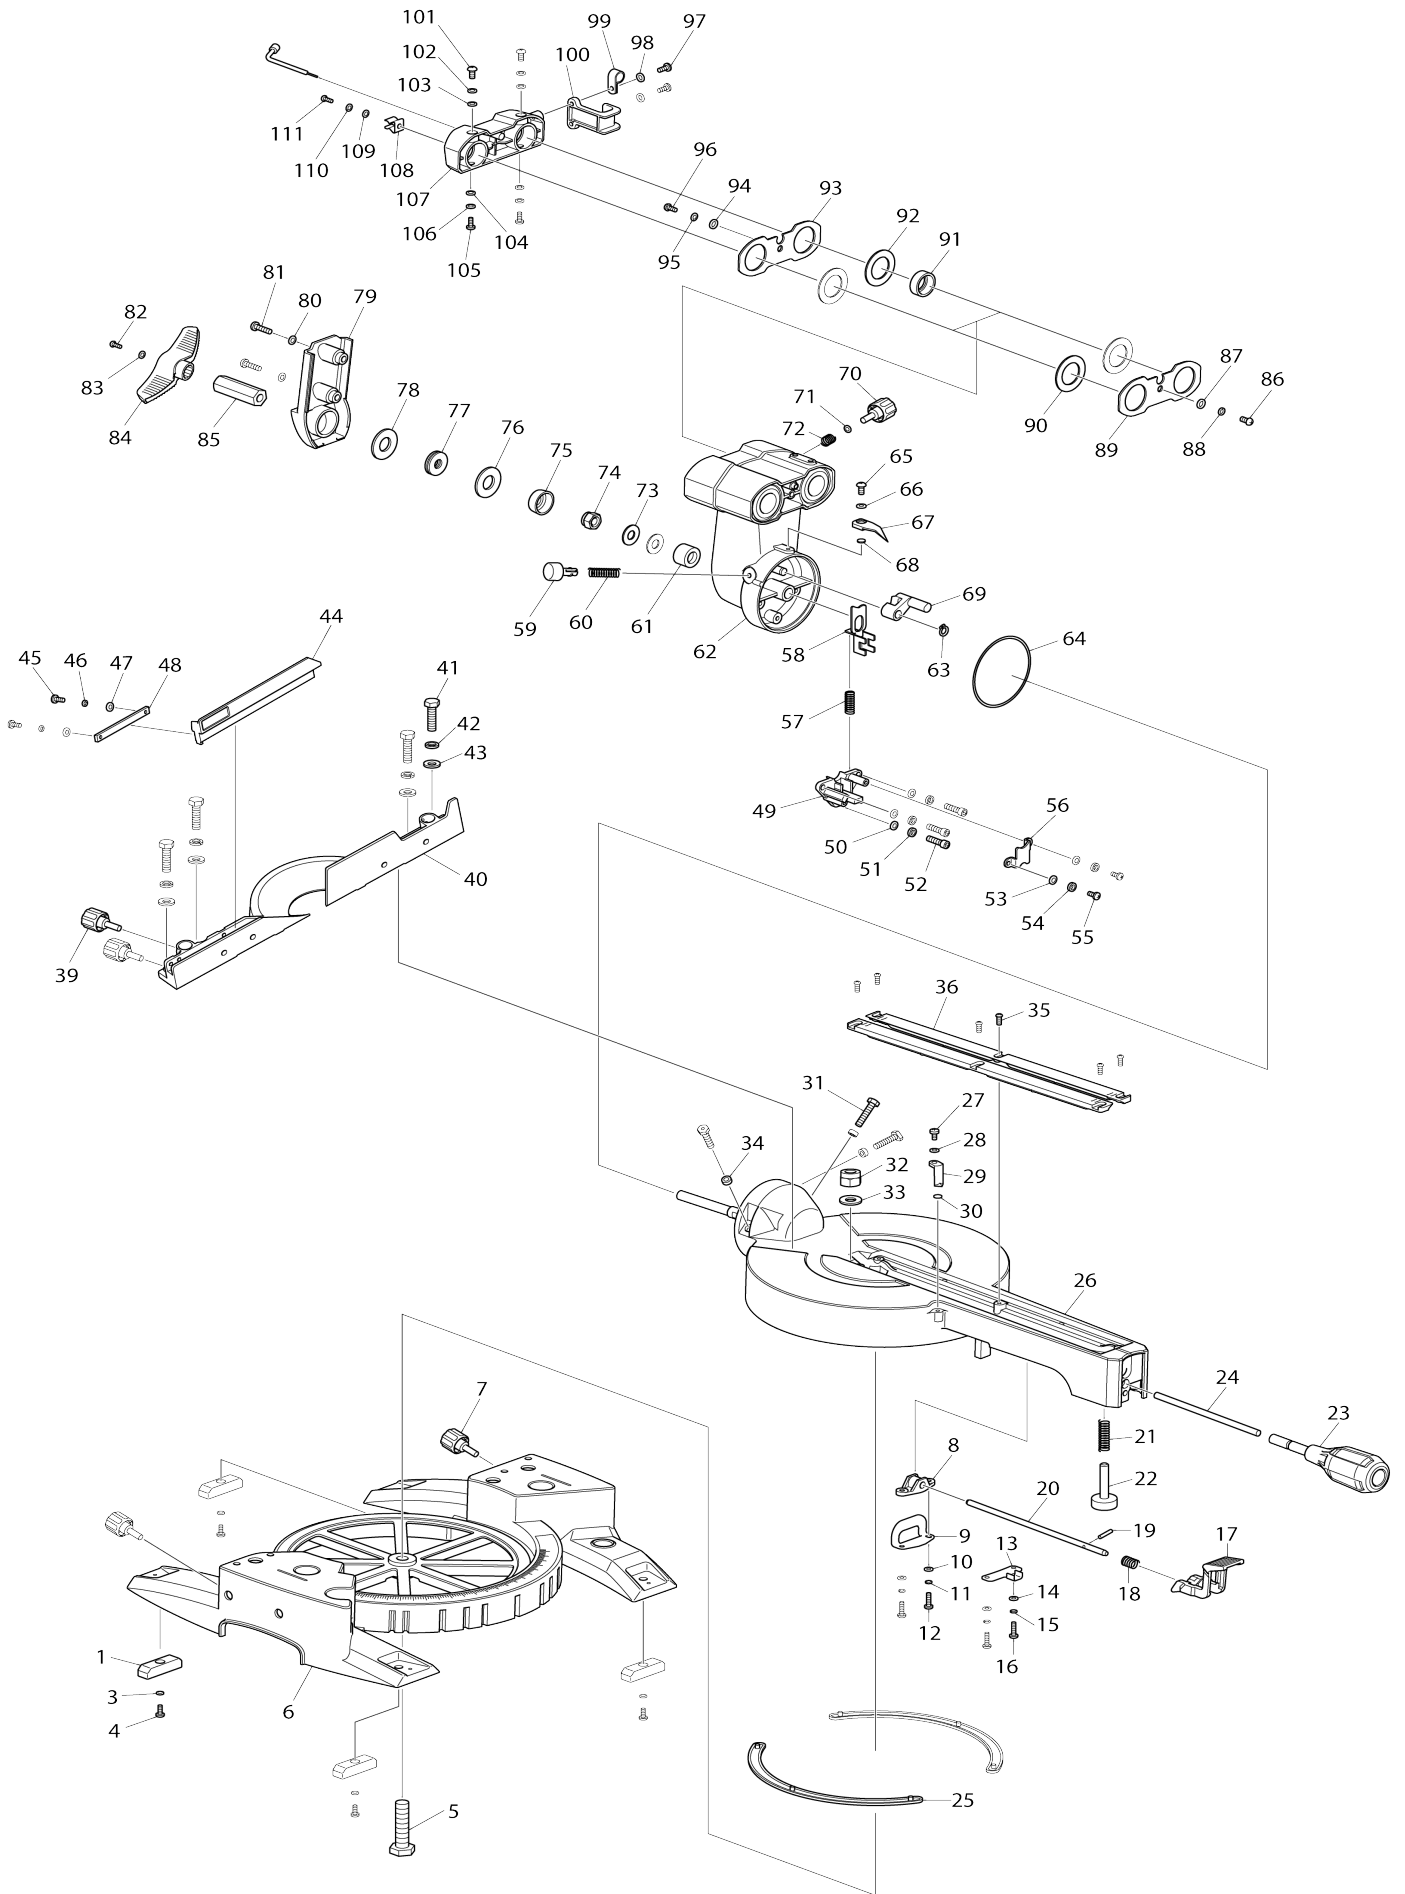

Model No.LS0815FL SLIDE COMPOUND MITER SAW 216MM