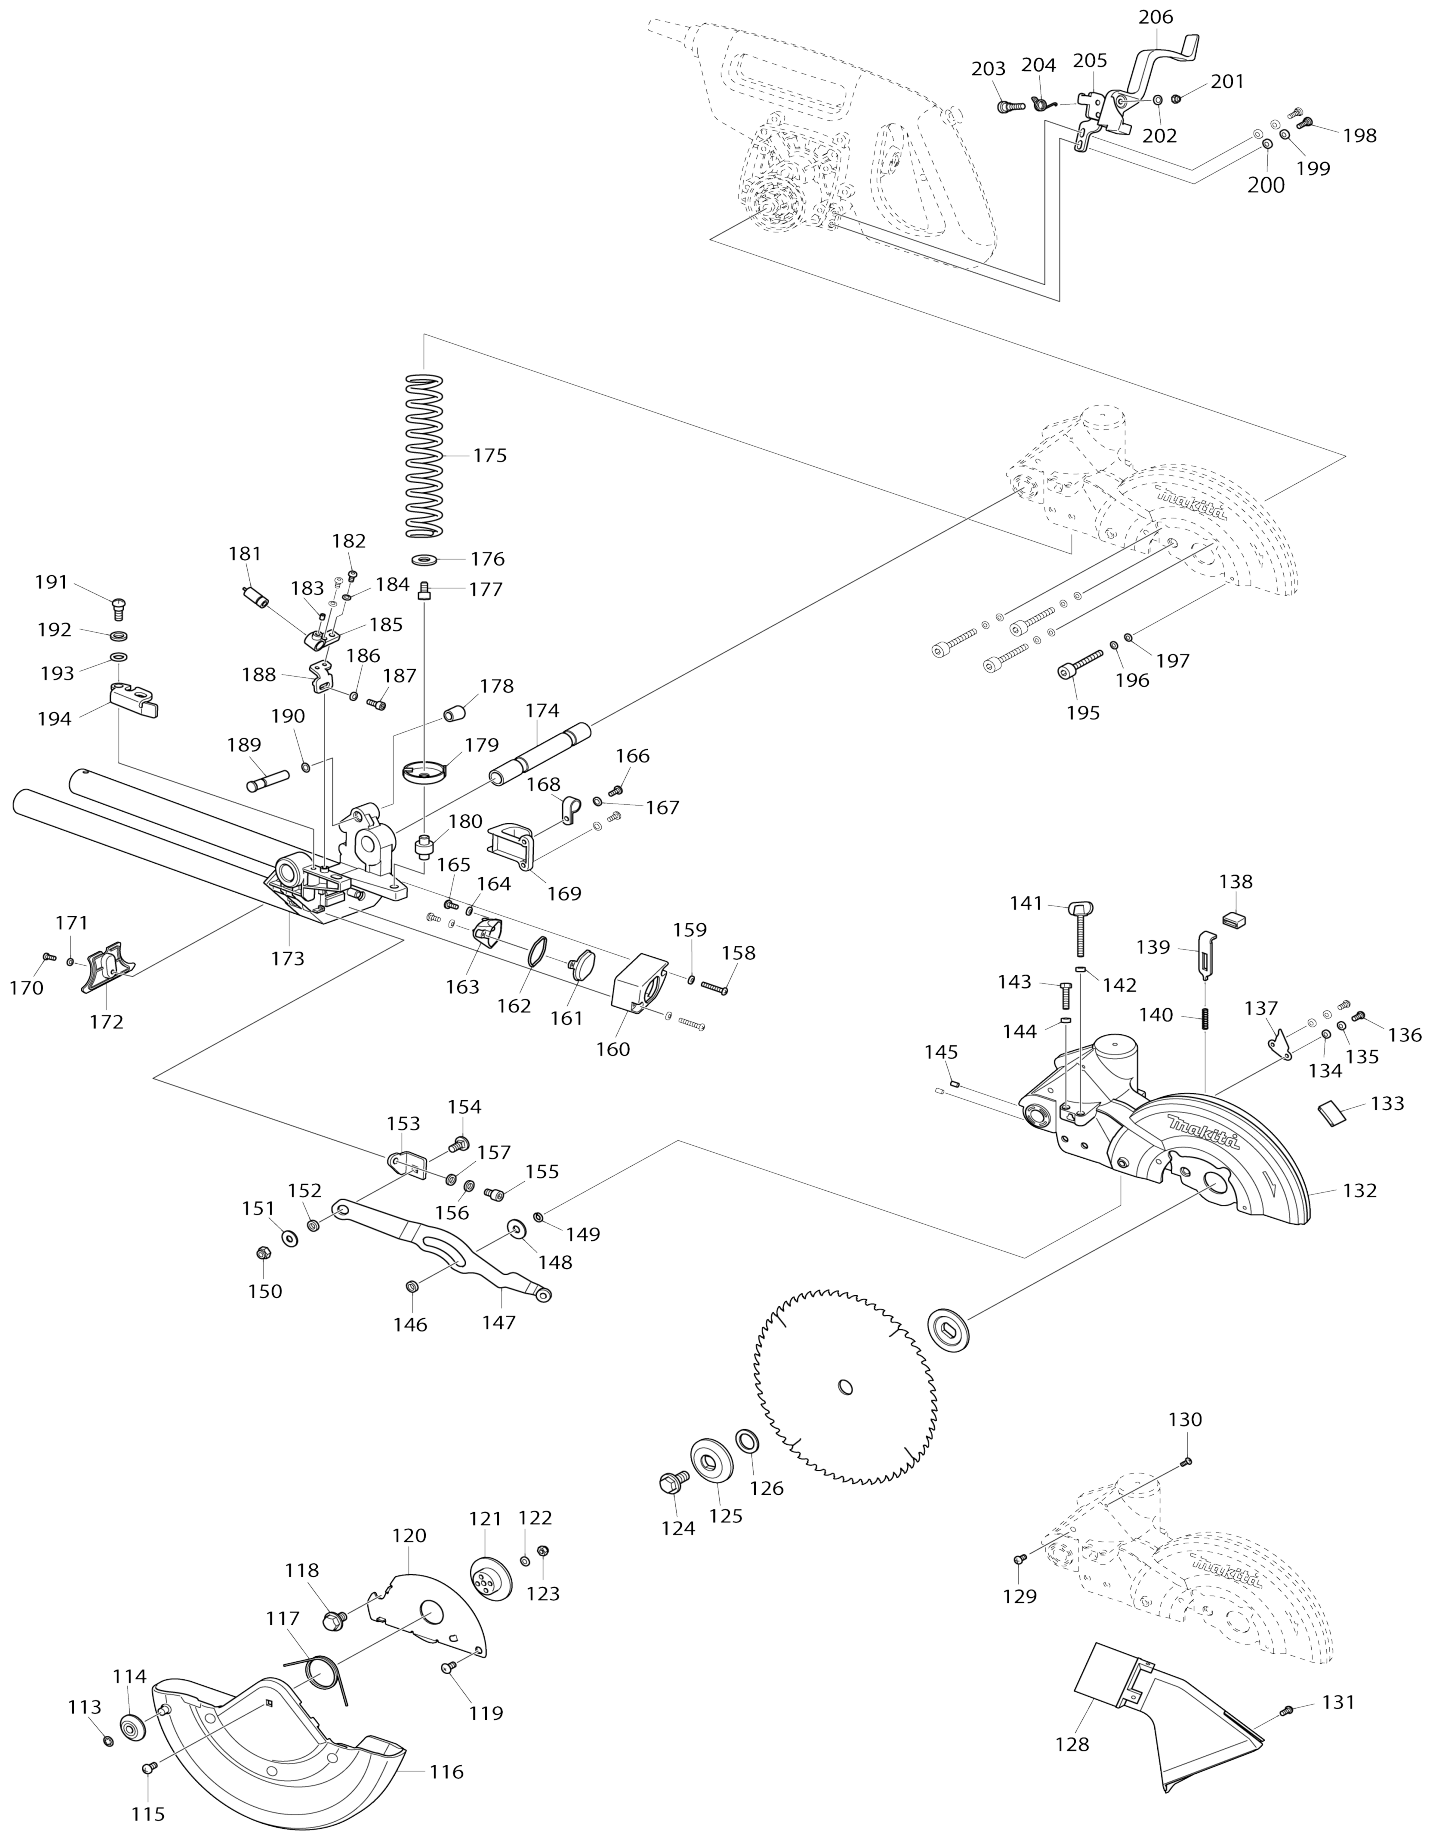

Model No.LS0815FL SLIDE COMPOUND MITER SAW 216MM