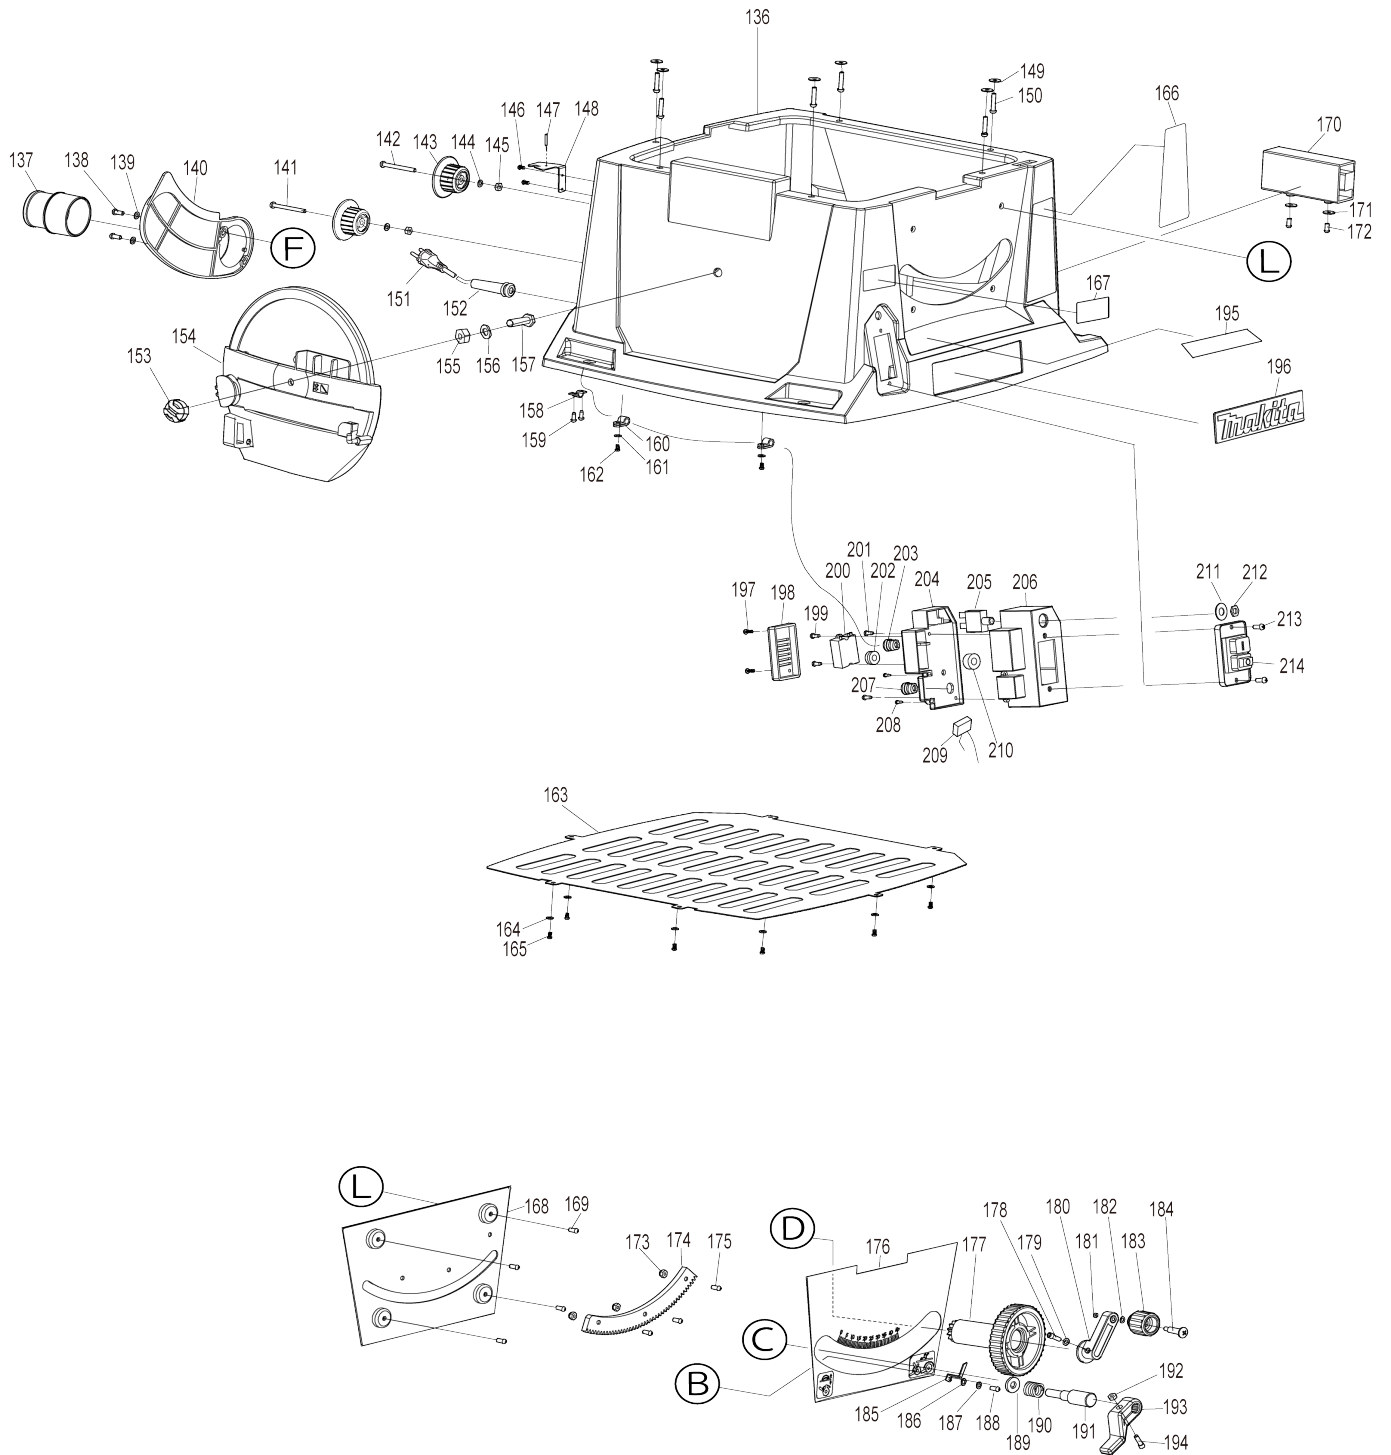

# Model No.MLT100N 260MM TABLE SAW

# Model No. MLT100N 260MM TABLE SAW