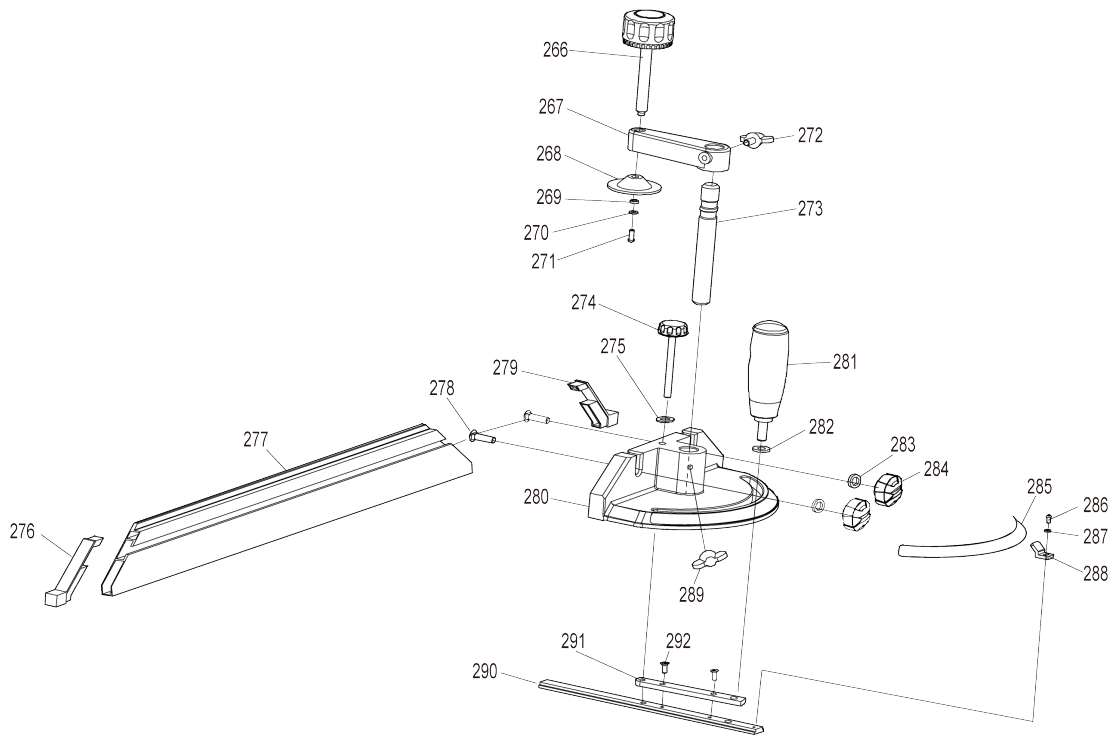

Model No.MLT100N 260MM TABLE SAW