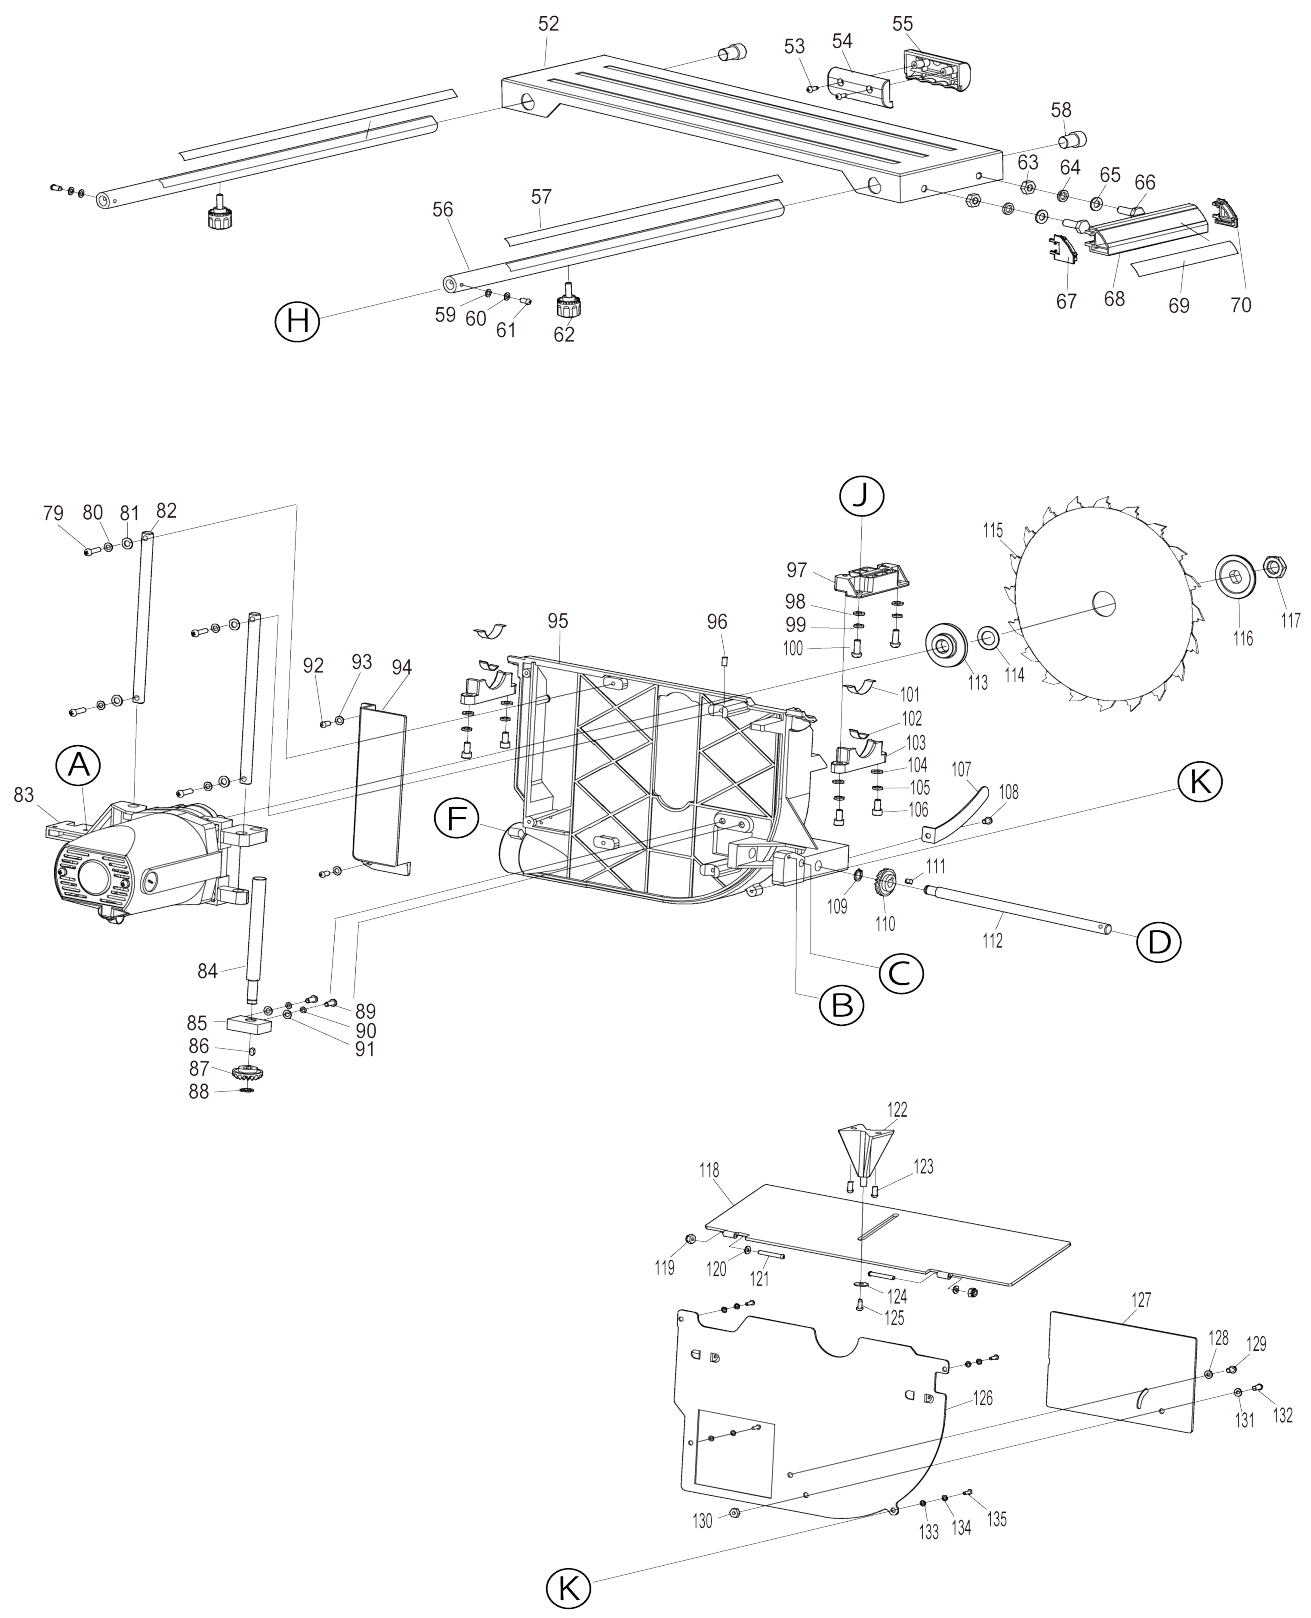

# Model No.MLT100N 260MM TABLE SAW

# Model No. MLT100N 260MM TABLE SAW