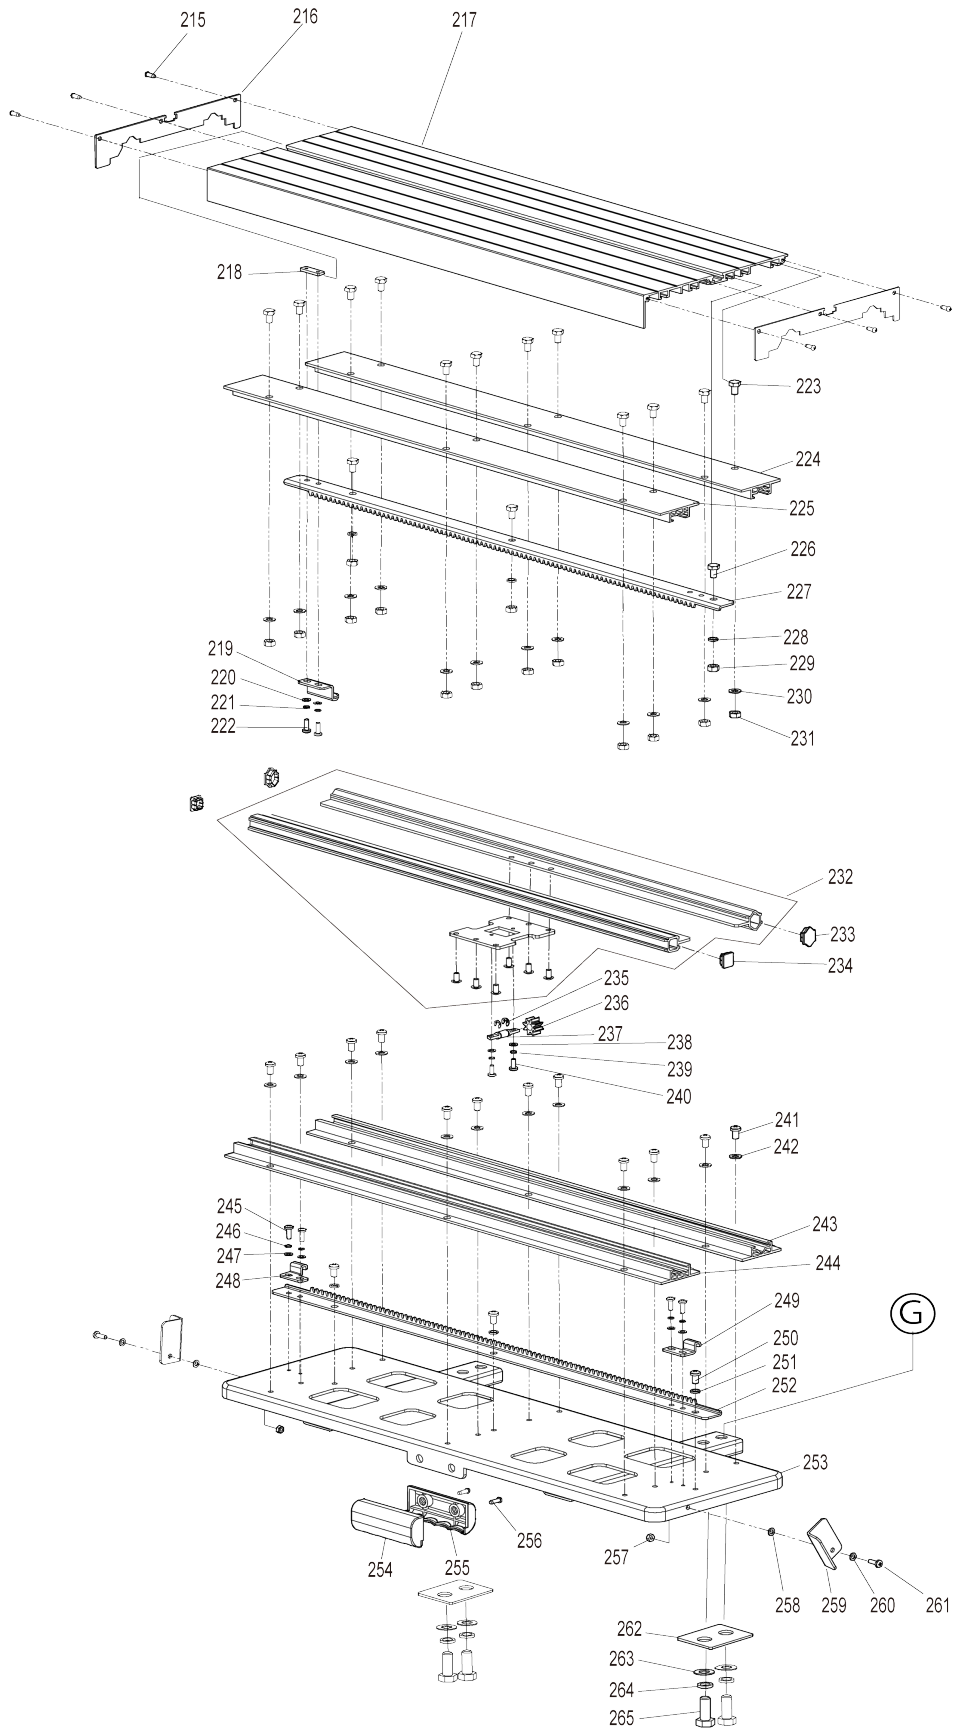

# Model No.MLT100N 260MM TABLE SAW

# Model No. MLT100N 260MM TABLE SAW