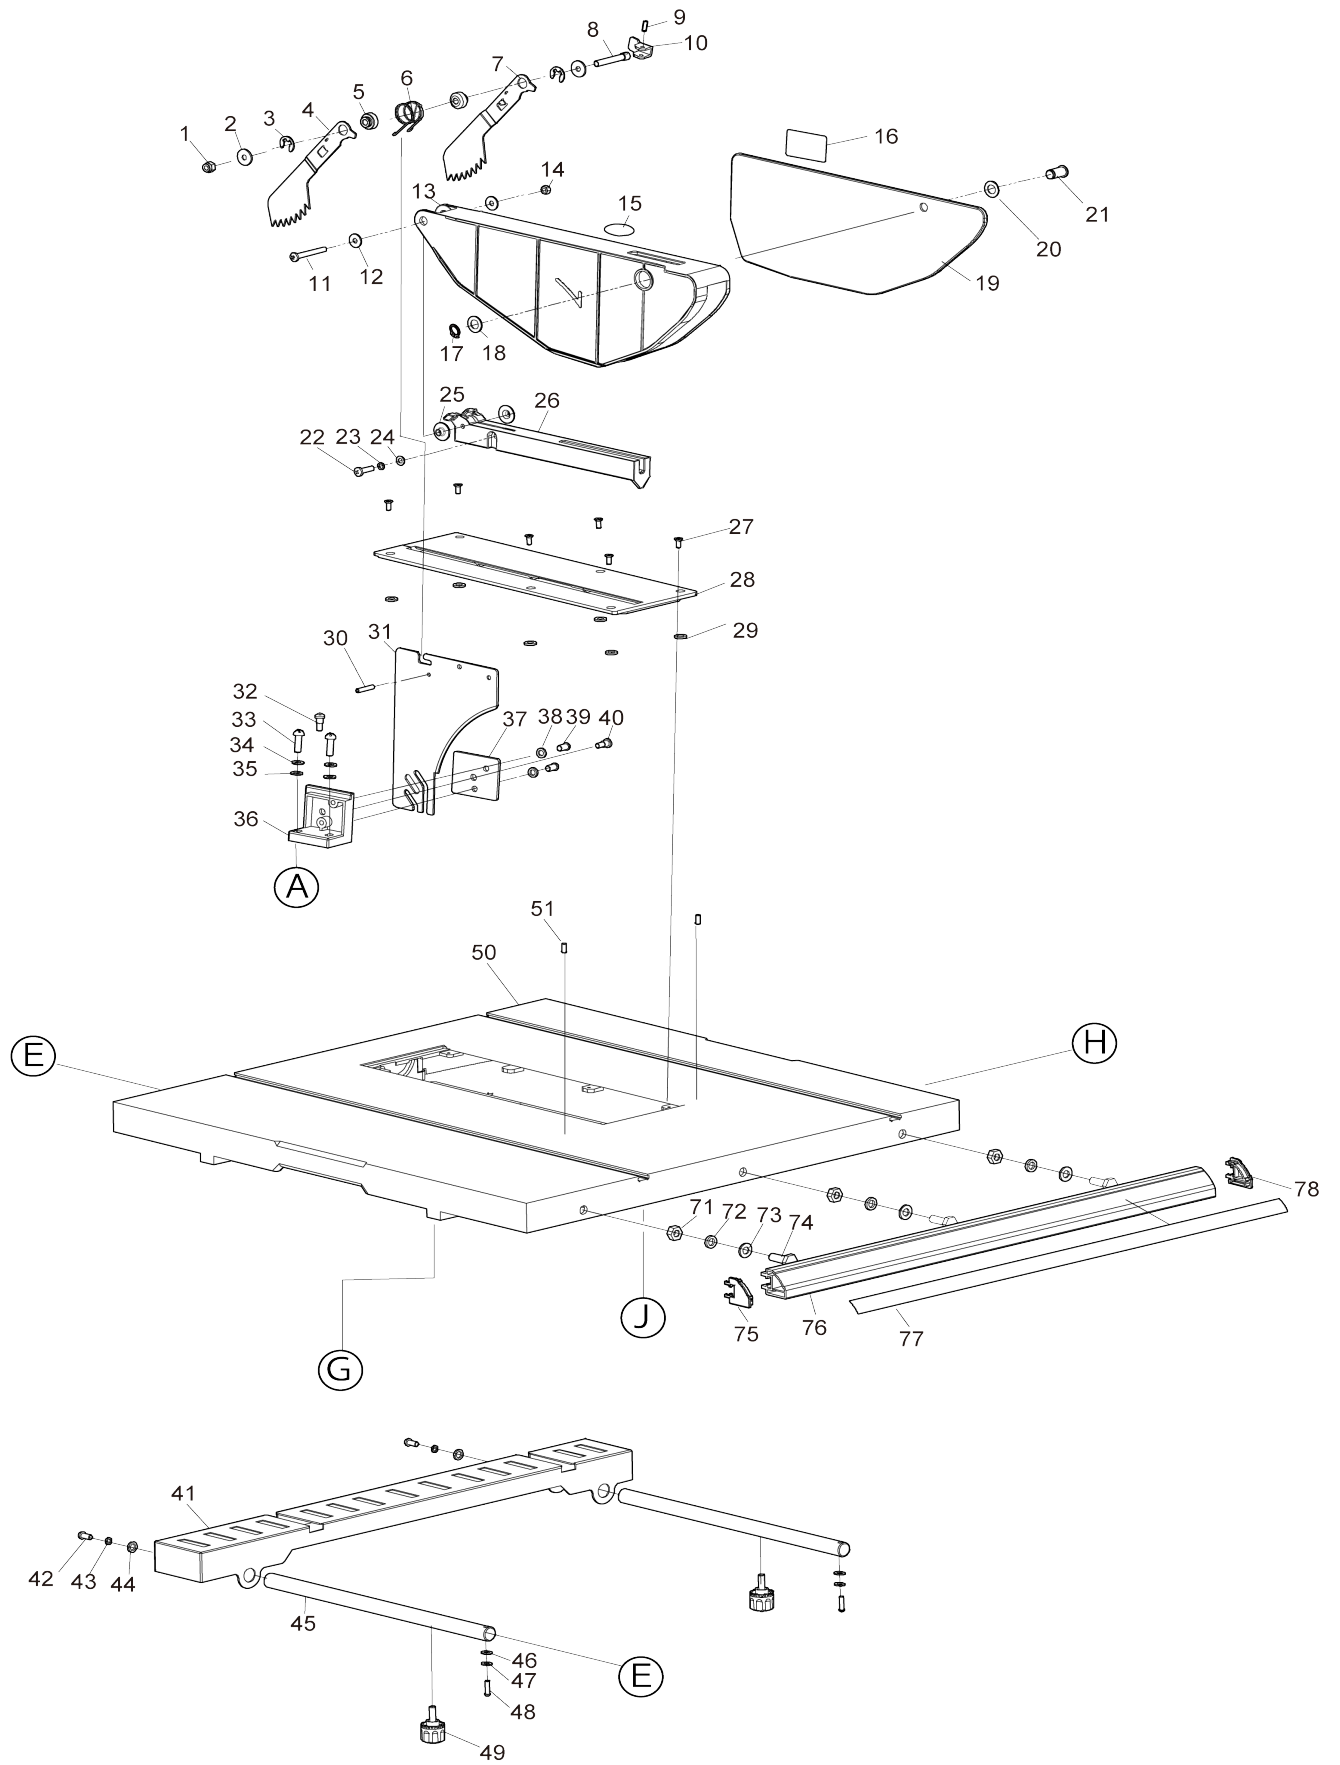

# Model No.MLT100N 260MM TABLE SAW

# Model No. MLT100N 260MM TABLE SAW