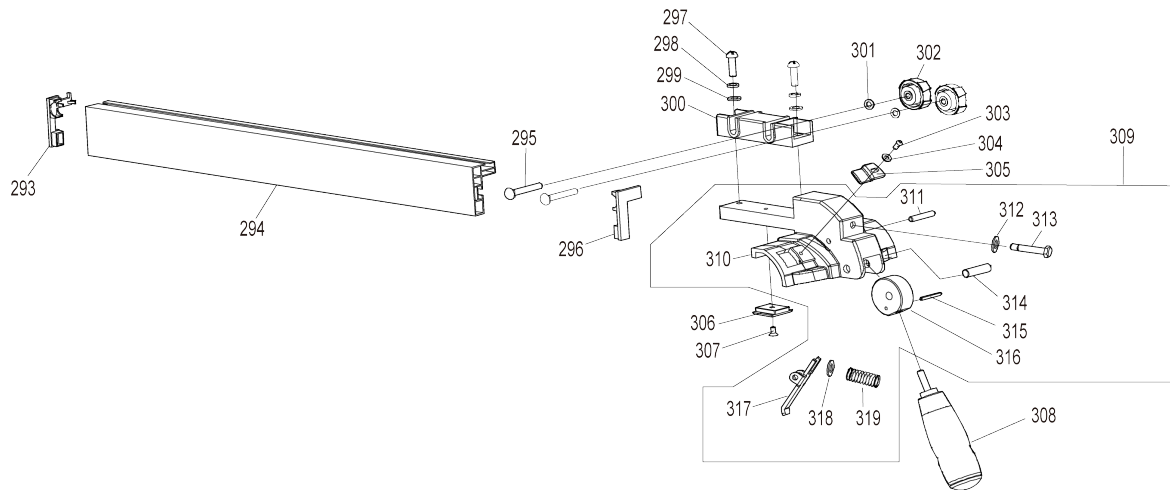

Model No.MLT100N 260MM TABLE SAW