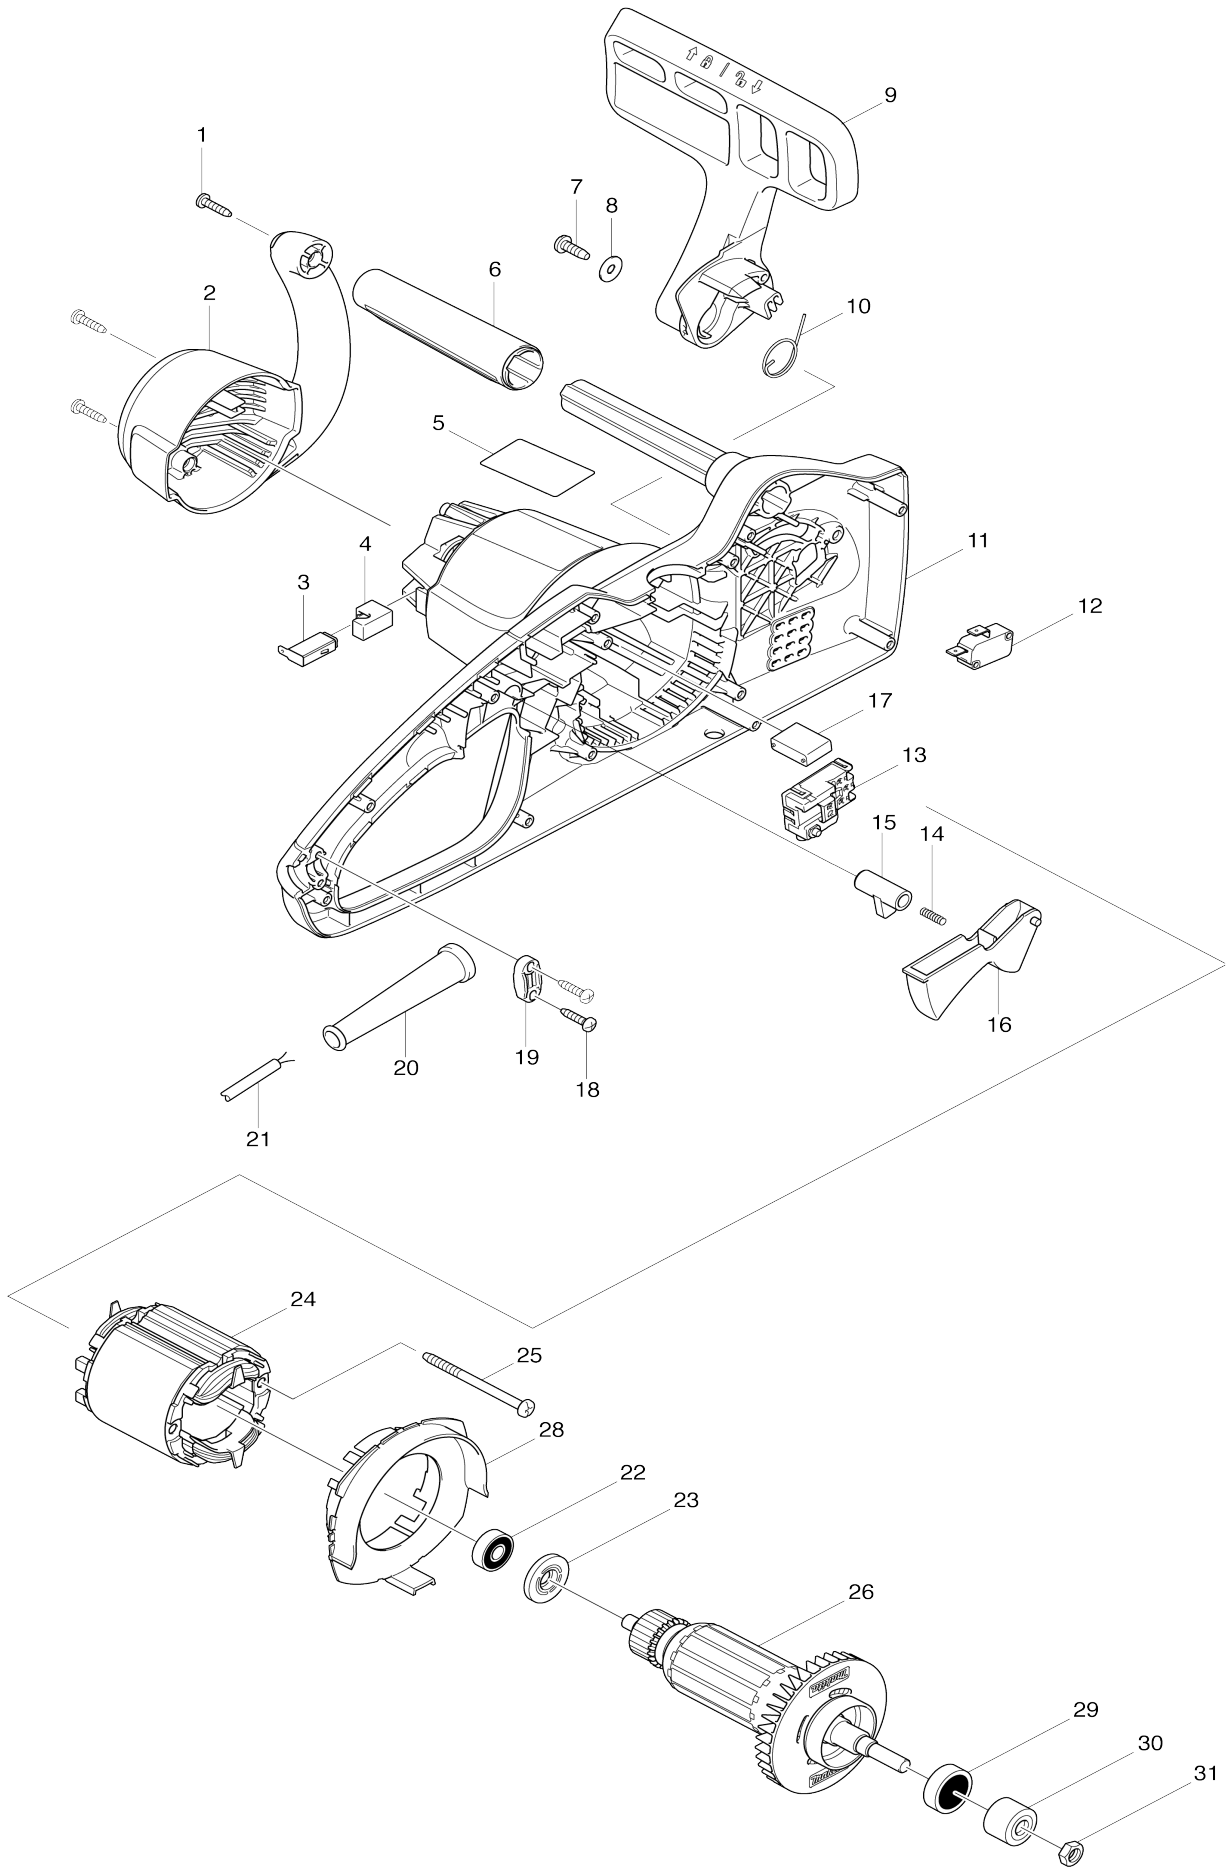

Model No. UC3041A 300MM ELECTRIC CHAIN SAW