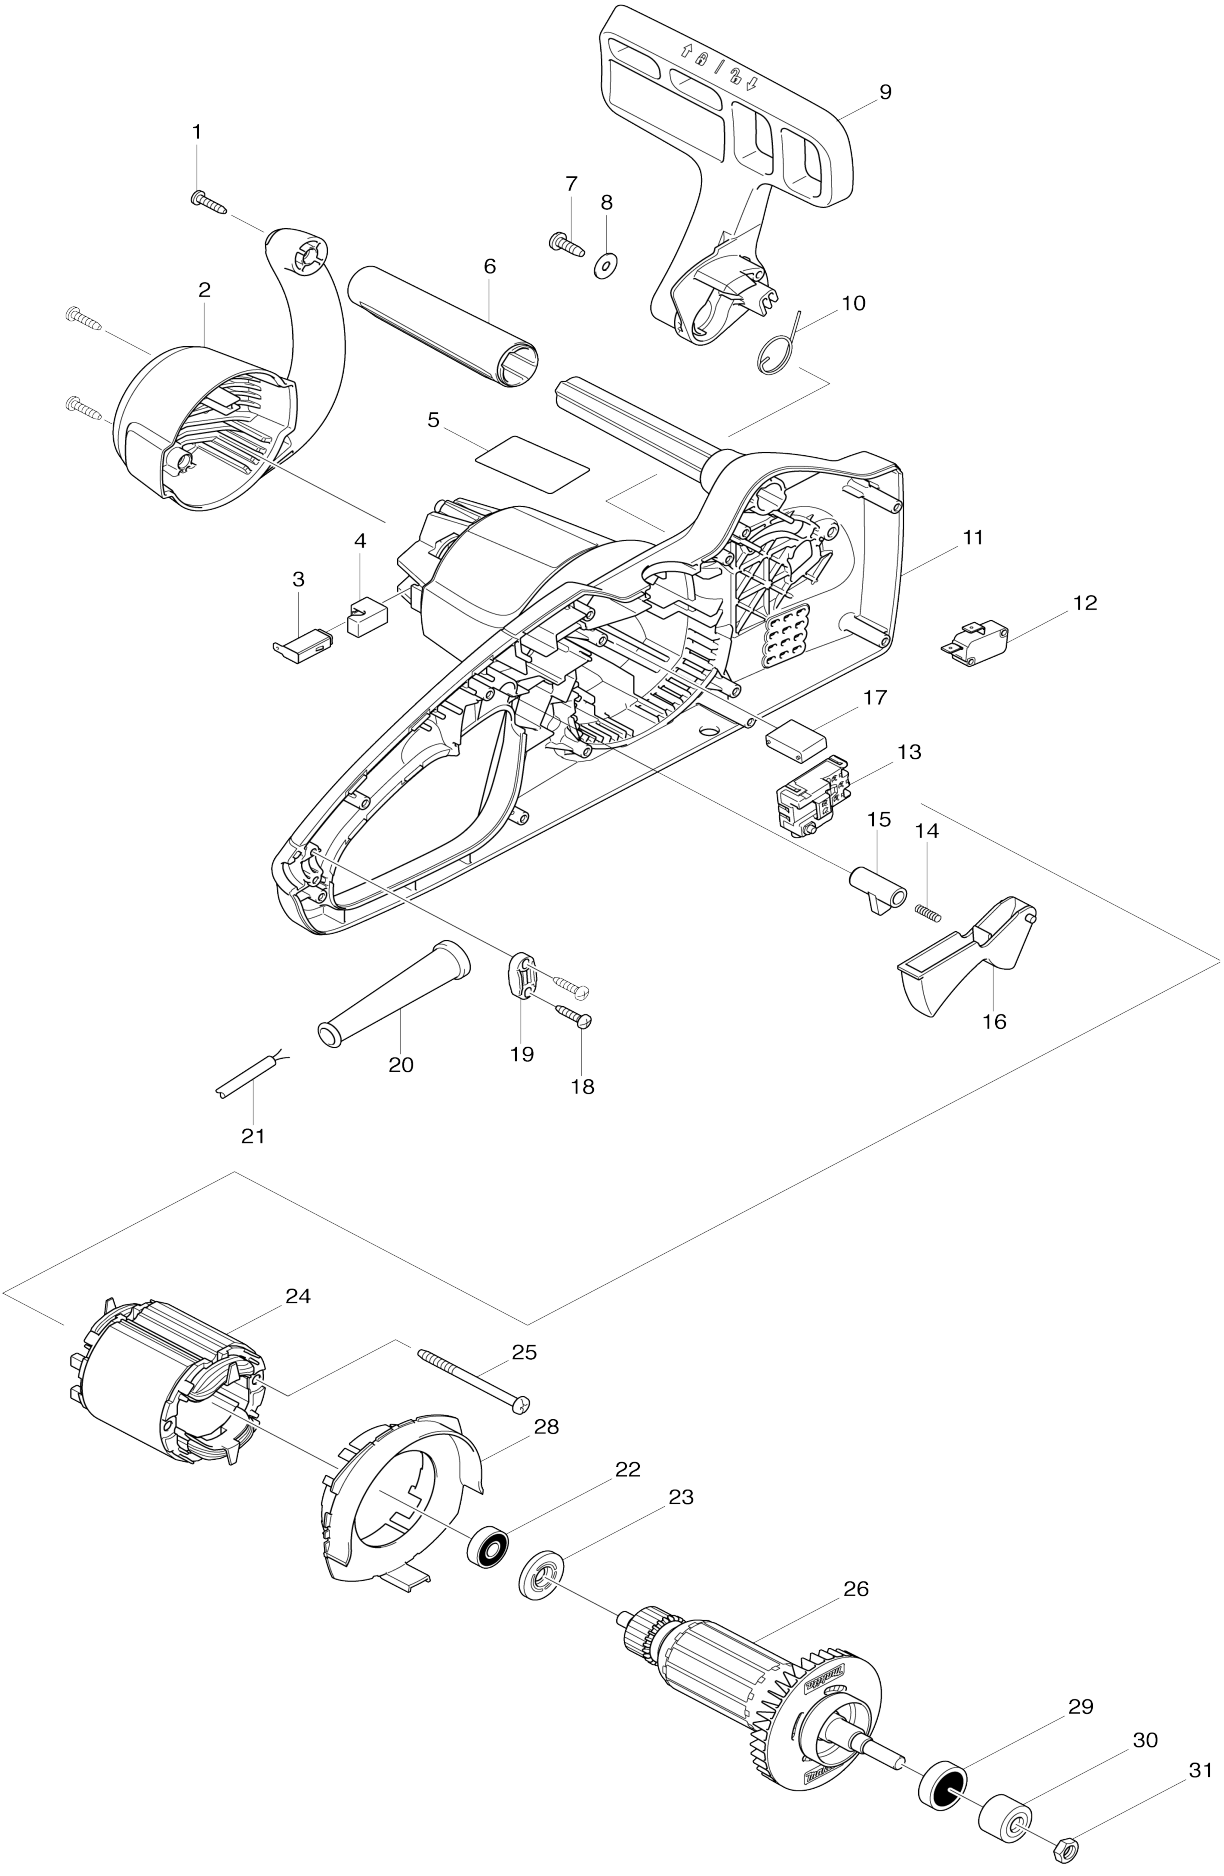

Model No.UC4041A 400MM ELECTRIC CHAIN SAW