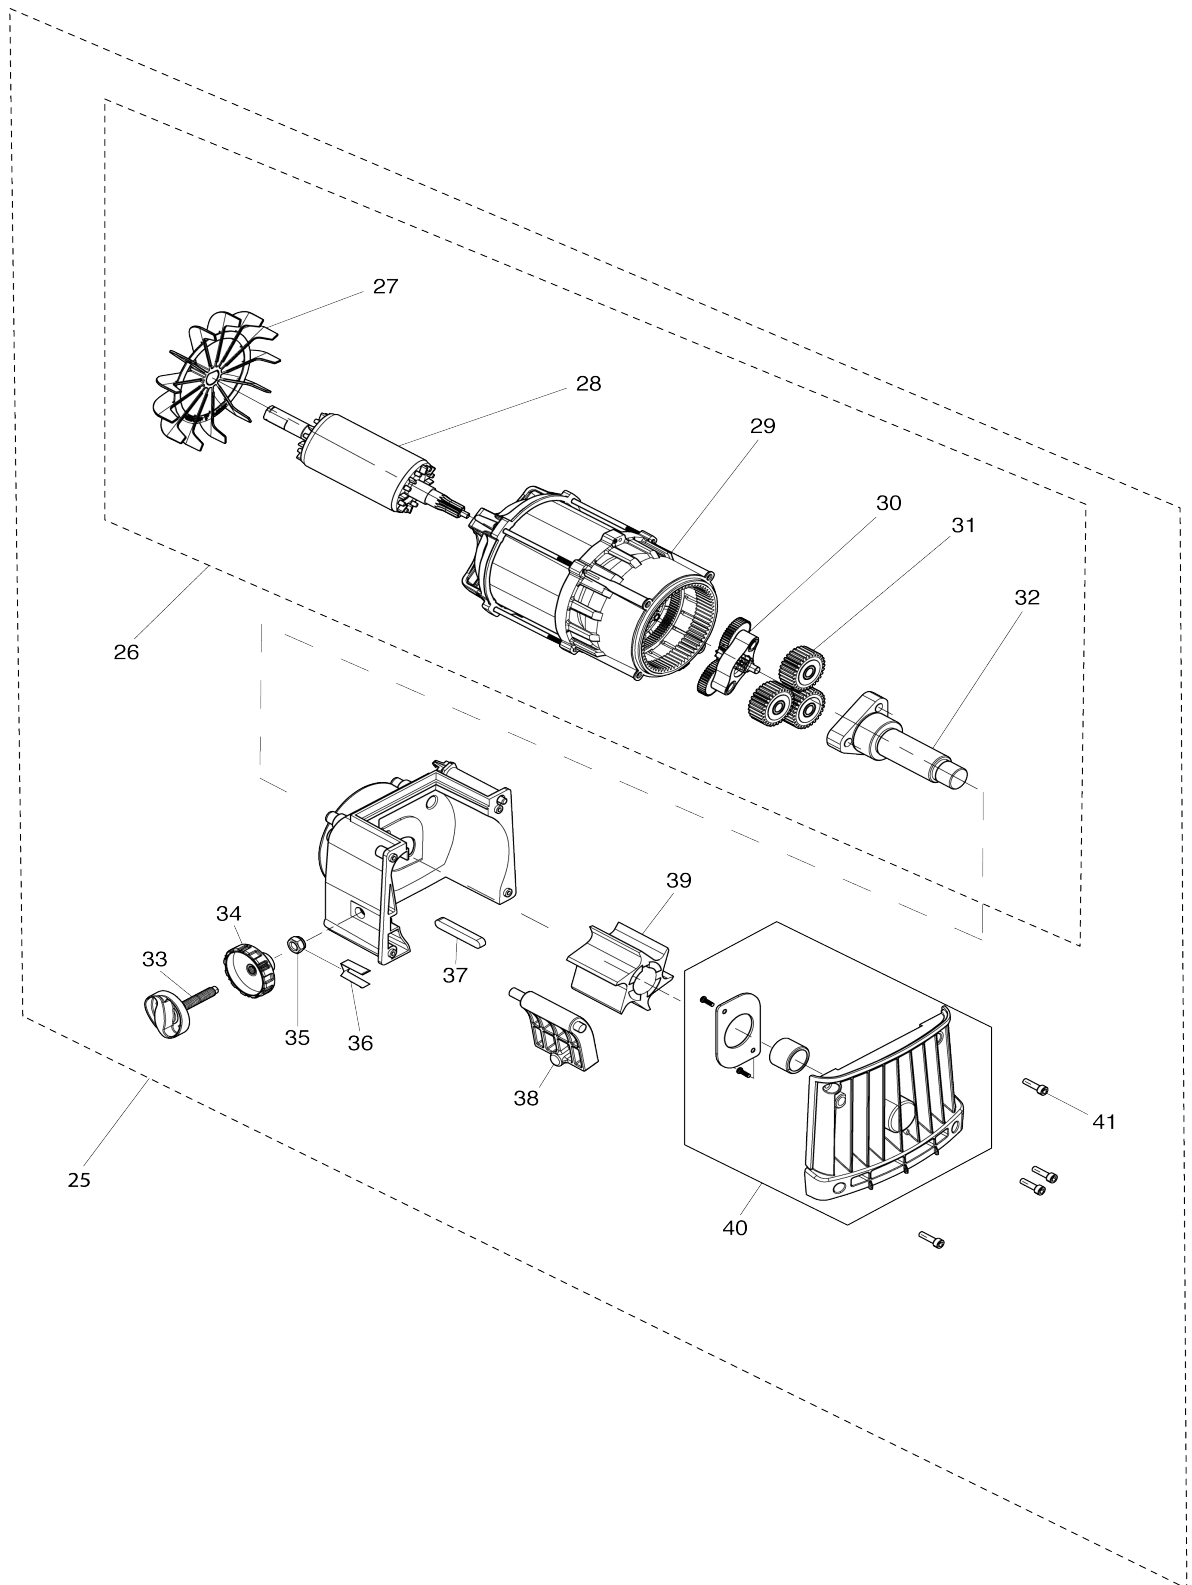

Model No.UD2500 ELECTRIC SHREDDER