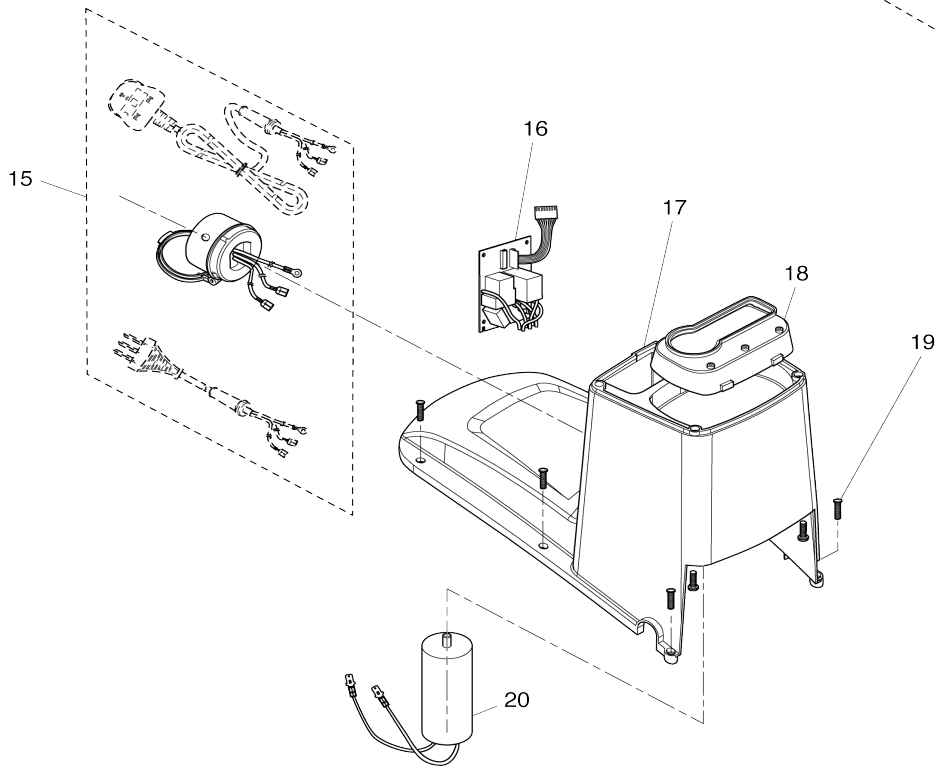

Model No.UD2500 ELECTRIC SHREDDER